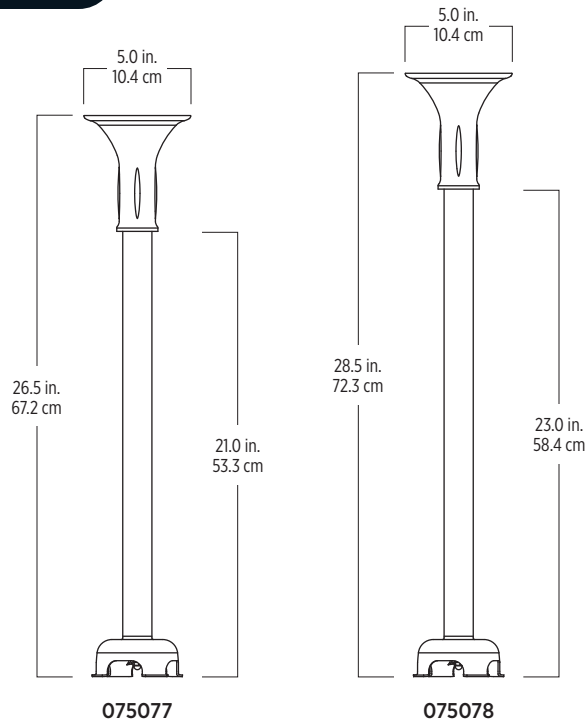

SPECIFICATIONS

Dimensions (H x W x D):

075611: 19.4 x 5.0 x 5.0 in. / 49.4 x 10.4 x 10.4 cm

075075: 21.5 x 5.0 x 5.0 in. / 54.5 x 10.4 x 10.4 cm

075076: 23.5 x 5.0 x 5.0 in. / 59.6 x 10.4 x 10.4 cm

SHIPPING

Pack: 1 per standard pack

075611 Weight: 5.5 lbs.

075075 Weight: 6.2 lbs.

075076 Weight: 6.6 lbs.

Carton Dimensions (H x W x D):

075611: 5.9 x 20.9 x 5.9 in. / 15.2 x 53.1 x 15.2 cm

075075: 5.9 x 22.9 x 5.9 in. / 15.2 x 58.2 x 15.2 cm

075076: 5.9 x 24.9 x 5.9 in. / 15.2 x 63.2 x 15.2 cm

WARRANTY

Immersi-Prep Wands are backed by a one-year warranty. For more complete warranty terms and conditions, please call 1.800.437.4654 or visit vitamix.com.

Dimensions (H x W x D):

075077: 26.5 x 5.0 x 5.0 in. / 67.2 x 10.4 x 10.4 cm

075078: 28.5 x 5.0 x 5.0 in. / 72.3 x 10.4 x 10.4 cm

SHIPPING

Pack: 1 per standard pack

075077 Weight: 7.4 lbs.

075078 Weight: 7.8 lbs.