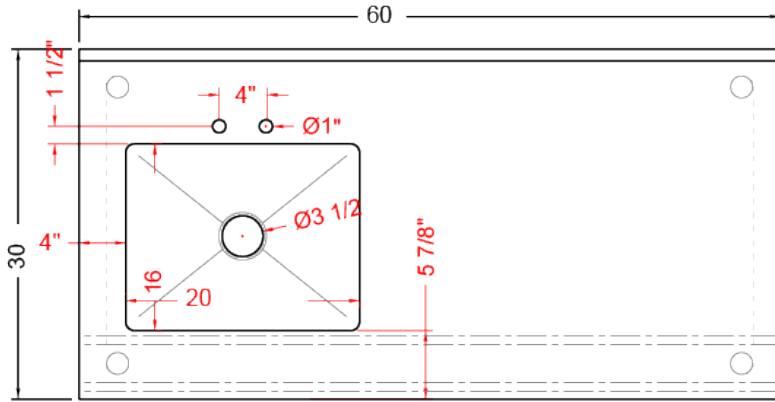

30" x 60" STAINLESS STEEL WORK TABLE WITH LEFT SINK TWTS-3060-LS

2022RV.0

FEATURES

Faucet NOT included

- ✓ Made with high quality 18 gauge 304 stainless steel
- ✓ Dimensions: 30" x 60" x 35 1/2" plus 5" backsplash
- ✓ Sink dimensions: 16 [D]" x 20 [W]" x 12 [H]"
- ✓ Stainless bullet feet, legs and sockets
- ✓ Central 3.5" sink drain

TWTS-3060-LS : SINK ON THE LEFT

ASSEMBLY/SUPPORT

We're on social media!

1.800.567.3620 | WWW.THORINOX.COM

MORE PRODUCTS