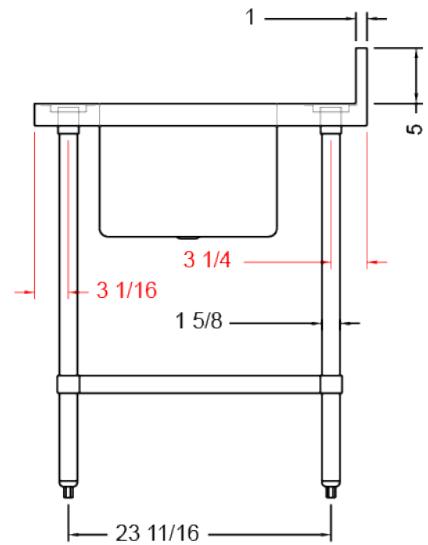

30" x 60" STAINLESS STEEL WORK TABLE WITH LEFT SINK TWTS-3060-LS

2022RV.0

FEATURES

Faucet NOT included

- ✓ Made with high quality 18 gauge 304 stainless steel
- ✓ Dimensions: 30" x 60" x 35 1/2" plus 5" backsplash
- ✓ Sink dimensions: 16 [D]" x 20 [W]" x 12 [H]"
- ✓ Stainless bullet feet, legs and sockets
- ✓ Central 3.5" sink drain

TWTS-3060-LS : SINK ON THE LEFT

ASSEMBLY/SUPPORT

We're on social media!

1.800.567.3620 | WWW.THORINOX.COM

MORE PRODUCTS