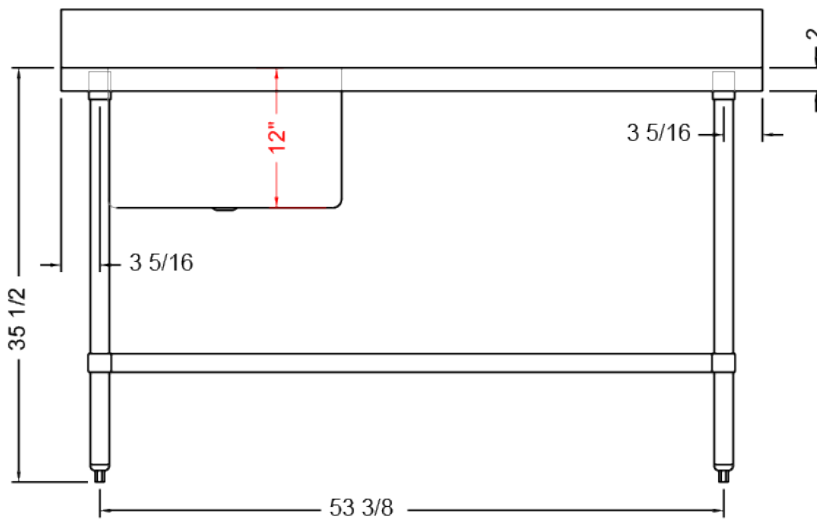

30" x 60" STAINLESS STEEL WORK TABLE WITH LEFT SINK TWTS-3060-LS

2022RV.0

FEATURES

Faucet NOT included

- ✓ Made with high quality 18 gauge 304 stainless steel
- ✓ Dimensions: 30" x 60" x 35 1/2" plus 5" backsplash
- ✓ Sink dimensions: 16 [D]" x 20 [W]" x 12 [H]"
- ✓ Stainless bullet feet, legs and sockets
- ✓ Central 3.5" sink drain

TWTS-3060-LS : SINK ON THE LEFT

ASSEMBLY/SUPPORT

We're on social media!

1.800.567.3620 | WWW.THORINOX.COM

MORE PRODUCTS