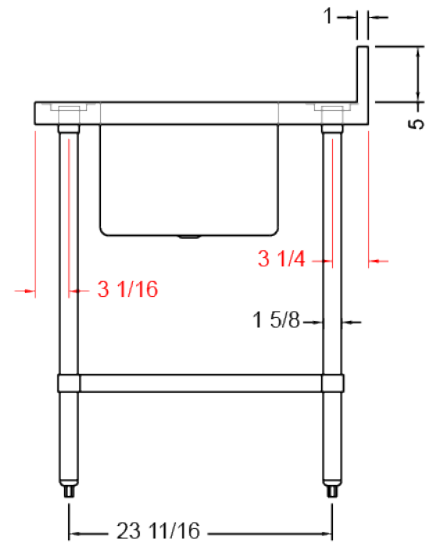

30" x 48" STAINLESS STEEL WORK TABLE WITH RIGHT SINK TWTS-3048-RS

2022RV.0

FEATURES

Faucet NOT included

- ✓ Made with high quality 18 gauge 304 stainless steel
- ✓ Dimensions: 30" x 48" x 35¹/₂" plus 5" backsplash
- ✓ Sink dimensions: 16 [D]" x 20 [W]" x 12 [H]"
- ✓ Stainless bullet feet, legs and sockets
- ✓ Central 3.5" sink drain

TWTS-3048-RS : SINK ON THE RIGHT

ASSEMBLY/SUPPORT

f We're on social media! **ig**

1.800.567.3620 | WWW.THORINOX.COM

MORE PRODUCTS