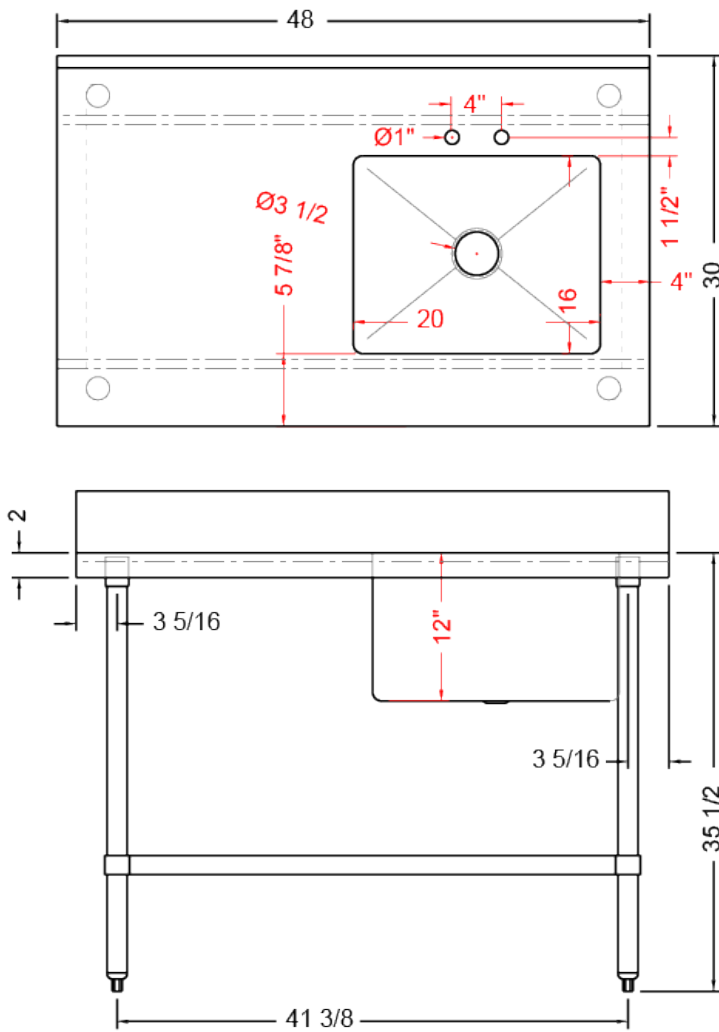

30" x 48" STAINLESS STEEL WORK TABLE WITH RIGHT SINK TWTS-3048-RS

2022RV.0

FEATURES

Faucet NOT included

- ✓ Made with high quality 18 gauge 304 stainless steel
- ✓ Dimensions: 30" x 48" x 35¹/₂" plus 5" backsplash
- ✓ Sink dimensions: 16 [D]" x 20 [W]" x 12 [H]"
- ✓ Stainless bullet feet, legs and sockets
- ✓ Central 3.5" sink drain

TWTS-3048-RS : SINK ON THE RIGHT

ASSEMBLY/SUPPORT

f We're on social media! **ig**

1.800.567.3620 | WWW.THORINOX.COM

MORE PRODUCTS