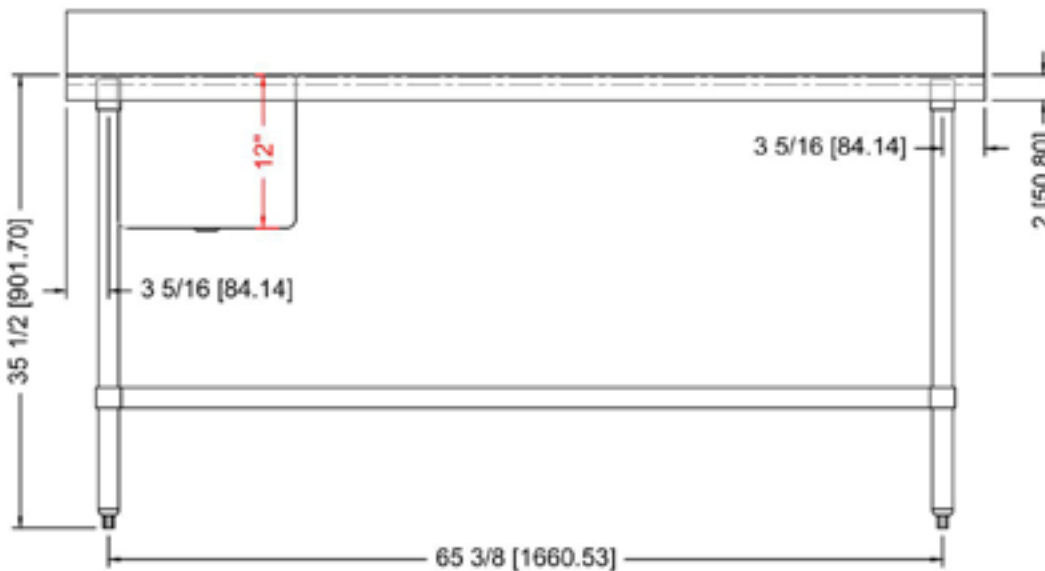

24" x 72" STAINLESS STEEL WORK TABLE WITH LEFT SINK TWTS-2472-LS

FEATURES

- ✓ Made with high quality 18 gauge 430 stainless steel
- ✓ Dimensions: 24" x 72" x 35^{1/2}" with 5" backsplash
- ✓ Tub dimensions: 10" x 14" x 12"
- ✓ Stainless bullet feet, legs and sockets
- ✓ Central 3.5" sink drain

OPTIONAL ACCESSORIES

- ✓ Brace bar kit
- ✓ Extra stainless steel undershelf
- ✓ Deck mounted faucet with 6" swing nozzle

TWTS-2472-LS : SINK ON THE LEFT

ASSEMBLY/SUPPORT

We're on social media!

MORE PRODUCTS