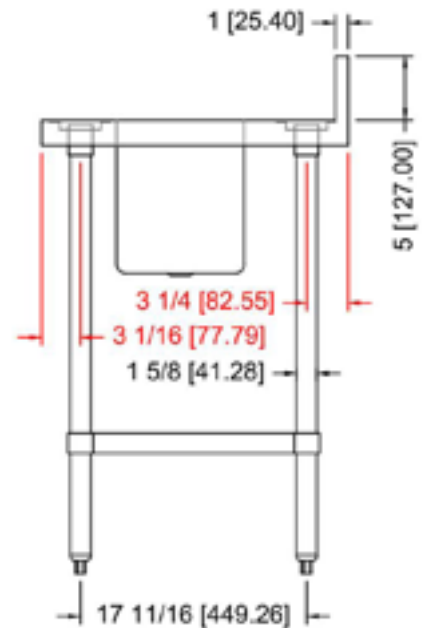

24" x 72" STAINLESS STEEL WORK TABLE WITH LEFT SINK TWTS-2472-LS

FEATURES

- ✓ Made with high quality 18 gauge 430 stainless steel
- ✓ Dimensions: 24" x 72" x 35^{1/2}" with 5" backsplash
- ✓ Tub dimensions: 10" x 14" x 12"
- ✓ Stainless bullet feet, legs and sockets
- ✓ Central 3.5" sink drain

OPTIONAL ACCESSORIES

- ✓ Brace bar kit
- ✓ Extra stainless steel undershelf
- ✓ Deck mounted faucet with 6" swing nozzle

TWTS-2472-LS : SINK ON THE LEFT

ASSEMBLY/SUPPORT

We're on social media!

MORE PRODUCTS