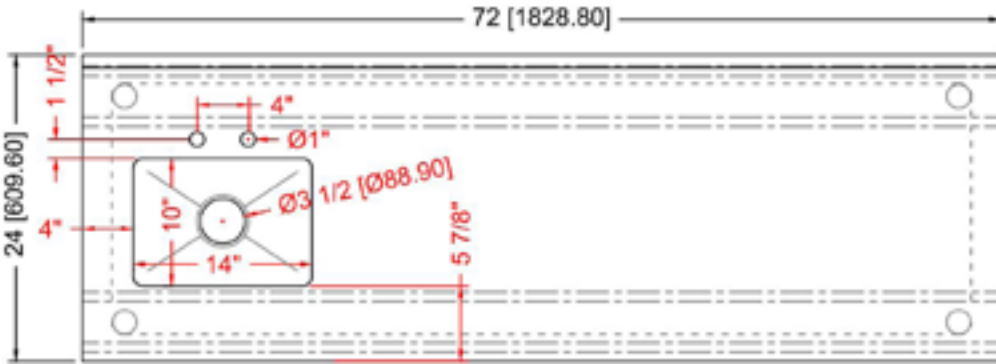

24" x 72" STAINLESS STEEL WORK TABLE WITH LEFT SINK TWTS-2472-LS

FEATURES

- ✓ Made with high quality 18 gauge 430 stainless steel
- ✓ Dimensions: 24" x 72" x 35^{1/2}" with 5" backsplash
- ✓ Tub dimensions: 10" x 14" x 12"
- ✓ Stainless bullet feet, legs and sockets
- ✓ Central 3.5" sink drain

OPTIONAL ACCESSORIES

- ✓ Brace bar kit
- ✓ Extra stainless steel undershelf
- ✓ Deck mounted faucet with 6" swing nozzle

TWTS-2472-LS : SINK ON THE LEFT

ASSEMBLY/SUPPORT

We're on social media!

MORE PRODUCTS