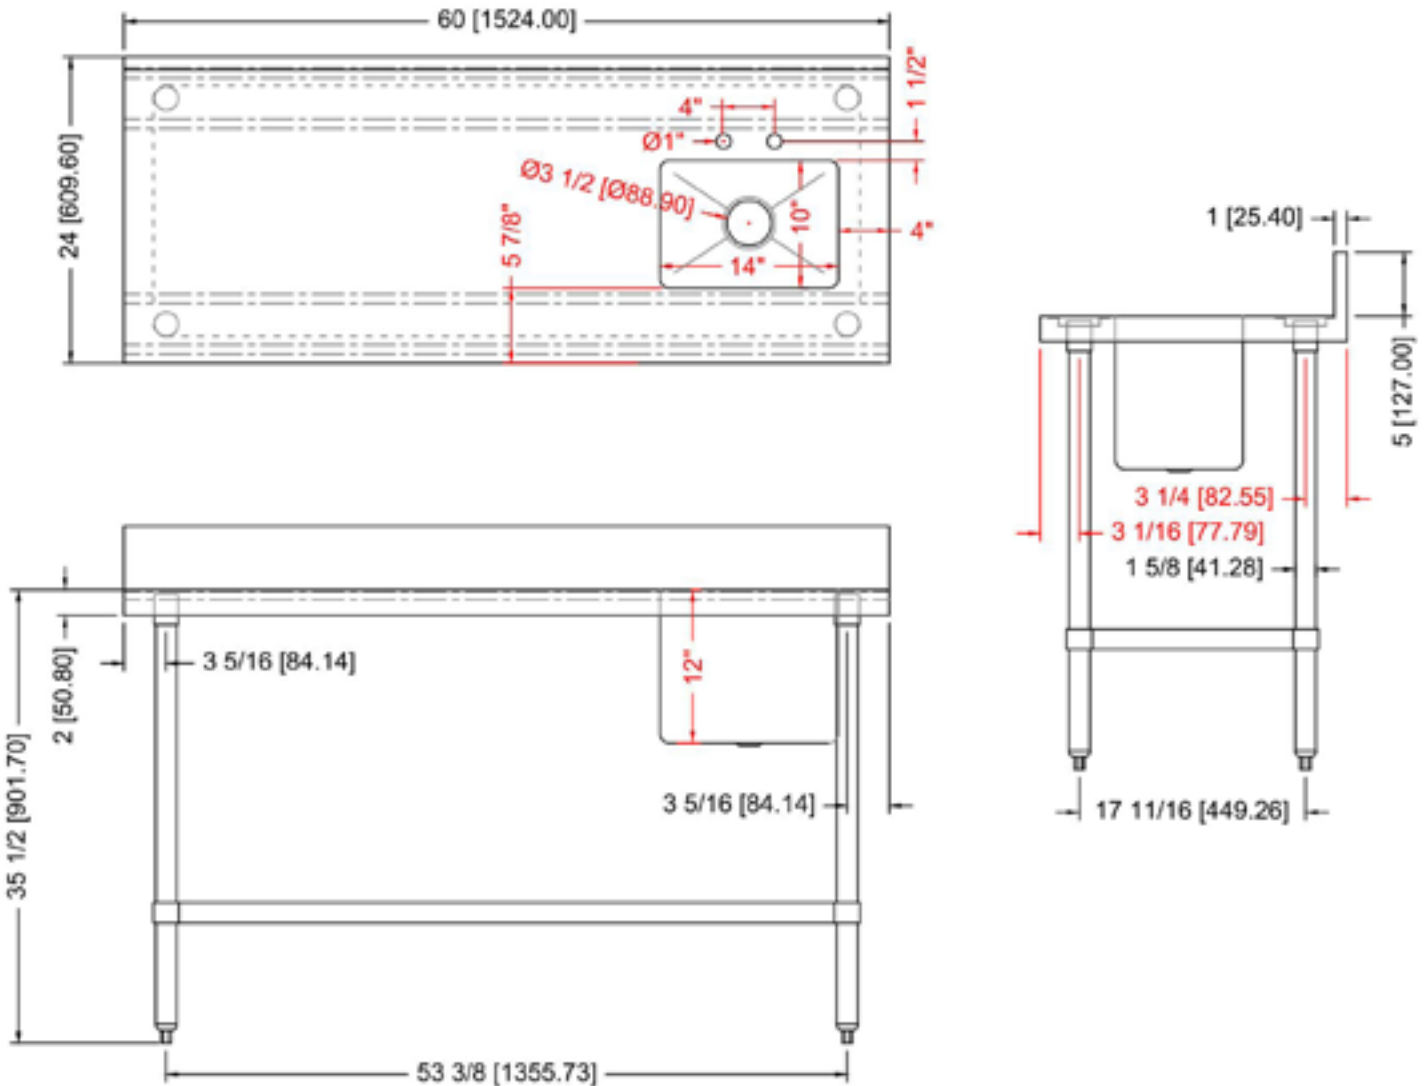

24" x 60" STAINLESS STEEL WORK TABLE WITH SINK TWTS-2460-RS

FEATURES

- ✓ Made with high quality 18 gauge 430 stainless steel
- ✓ Dimensions: 24" x 60" x 35^{1/2}" with 5" backsplash
- ✓ Tub dimensions: 10" x 14" x 12"
- ✓ Stainless bullet feet, legs and sockets
- ✓ Central 3.5" sink drain

OPTIONAL ACCESSORIES

- ✓ Brace bar kit
- ✓ Extra stainless steel undershelf
- ✓ Deck mounted faucet with 6" swing nozzle

TWTS-2460-RS : SINK ON THE RIGHT

ASSEMBLY/SUPPORT

We're on social media!

1.800.567.3620 | WWW.THORINOX.COM