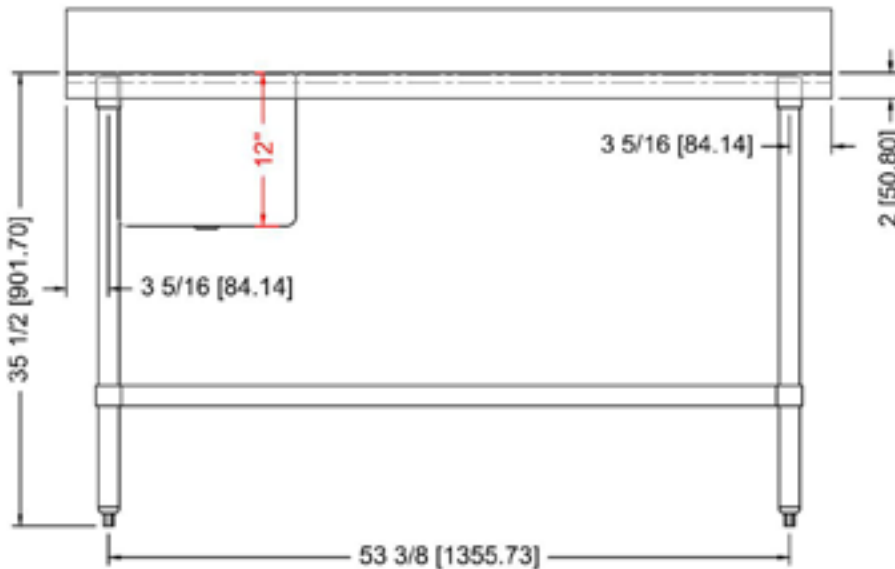

24" x 60" STAINLESS STEEL WORK TABLE WITH LEFT SINK TWTS-2460-LS

FEATURES

- ✓ Made with high quality 18 gauge 430 stainless steel
- ✓ Dimensions: 24" x 60" x 35¹/₂" with 5" backsplash
- ✓ Tub dimentions: 10" x 14" x 12"
- ✓ Stainless bullet feet, legs and sockets
- ✓ Central 3.5" sink drain

OPTIONAL ACCESSORIES

- ✓ Brace bar kit
- ✓ Extra stainless steel undershelf
- ✓ Deck mounted faucet with 6" swing nozzle

TWTS-2460-LS : SINK ON THE LEFT **THE LEFT**

ASSEMBLY/SUPPORT

We're on social media!