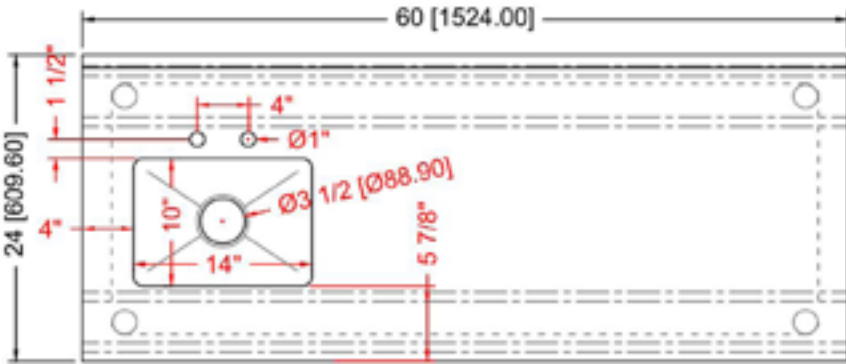

24" x 60" STAINLESS STEEL WORK TABLE WITH LEFT SINK TWTS-2460-LS

FEATURES

- ✓ Made with high quality 18 gauge 430 stainless steel
- ✓ Dimensions: 24" x 60" x 35¹/₂" with 5" backsplash
- ✓ Tub dimentions: 10" x 14" x 12"
- ✓ Stainless bullet feet, legs and sockets
- ✓ Central 3.5" sink drain

OPTIONAL ACCESSORIES

- ✓ Brace bar kit
- ✓ Extra stainless steel undershelf
- ✓ Deck mounted faucet with 6" swing nozzle

TWTS-2460-LS : SINK ON THE LEFT **THE LEFT**

ASSEMBLY/SUPPORT

We're on social media!