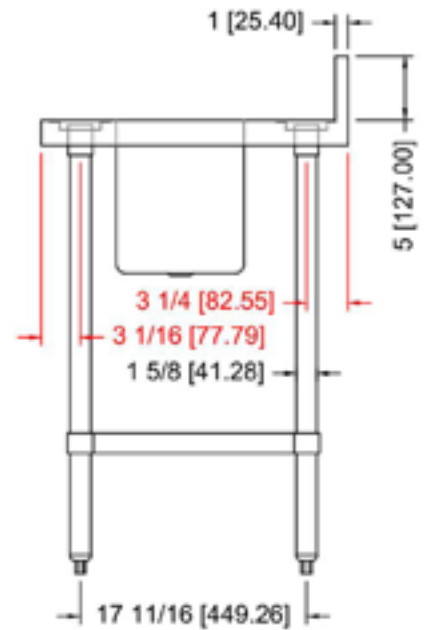

24" x 60" STAINLESS STEEL WORK TABLE WITH LEFT SINK TWTS-2460-LS

FEATURES

- ✓ Made with high quality 18 gauge 430 stainless steel
- ✓ Dimensions: 24" x 60" x 35¹/₂" with 5" backsplash
- ✓ Tub dimentions: 10" x 14" x 12"
- ✓ Stainless bullet feet, legs and sockets
- ✓ Central 3.5" sink drain

OPTIONAL ACCESSORIES

- ✓ Brace bar kit
- ✓ Extra stainless steel undershelf
- ✓ Deck mounted faucet with 6" swing nozzle

TWTS-2460-LS : SINK ON THE LEFT **THE LEFT**

ASSEMBLY/SUPPORT

We're on social media!