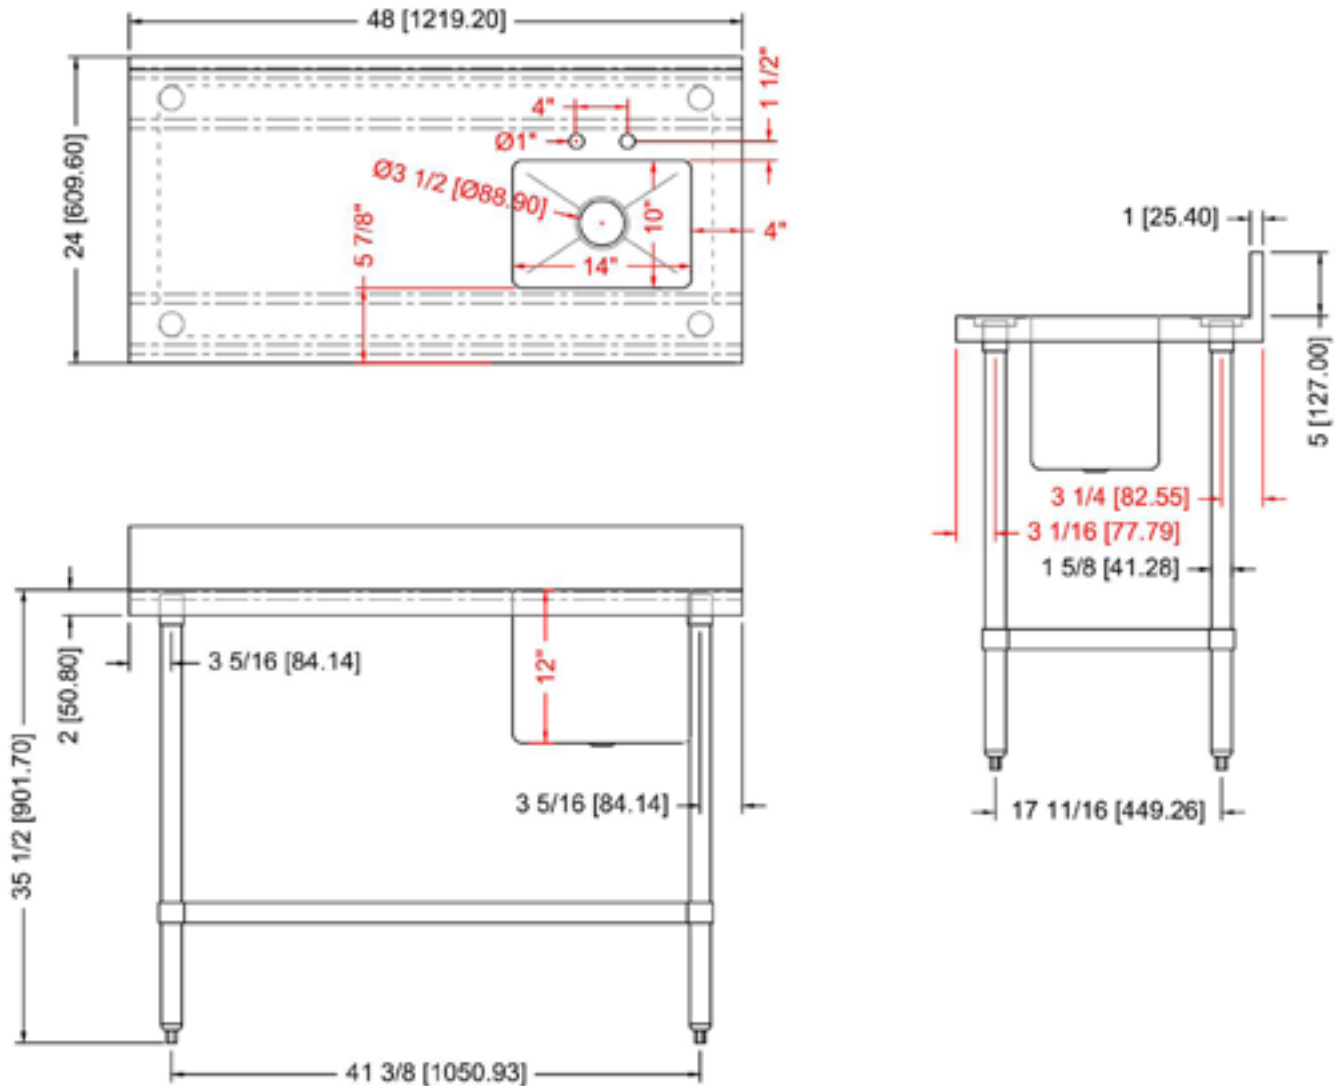

# 24" x 48" STAINLESS STEEL WORK TABLE WITH RIGHT SINK TWTS-2448-RS

## FEATURES

- ✓ Made with high quality 18 gauge 430 stainless steel
- ✓ Dimensions: 24" x 48" x 35<sup>1</sup>/<sub>2</sub>" with 5" backsplash
- ✓ Tub dimentions: 10" x 14" x 12"
- ✓ Stainless bullet feet, legs and sockets
- ✓ Central 3.5" sink drain

# TWTS-2448-RS : SINK ON THE RIGHT