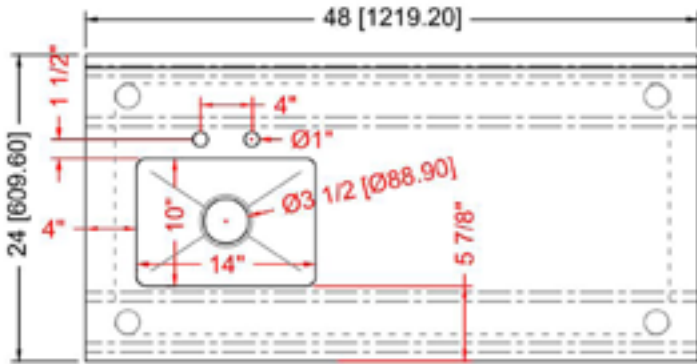

TWTS-2448-LS : SINK ON THE LEFT