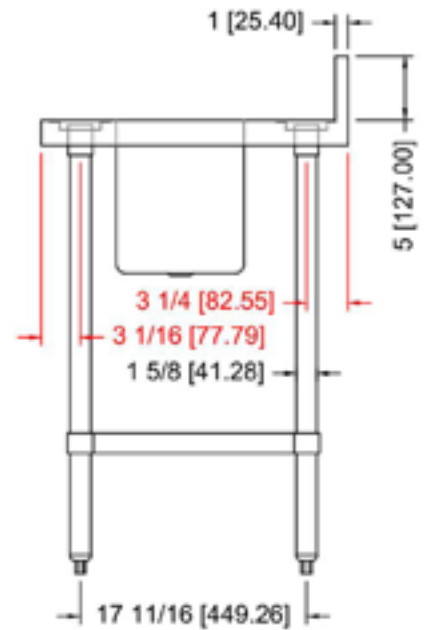

24" x 48" STAINLESS STEEL WORK TABLE WITH LEFT SINK TWTS-2448-LS

FEATURES

- ✓ Made with high quality 18 gauge 430 stainless steel
- ✓ Dimensions: 24" x 48" x 35¹/₂" with 5" backsplash
- ✓ Tub dimensions: 10" x 14" x 12"
- ✓ Stainless bullet feet, legs & sockets
- ✓ Central 3.5" sink drain

OPTIONAL ACCESSORIES

- ✓ Brace bar kit
- ✓ Extra stainless steel undershelf
- ✓ Deck mounted faucet with 6" swing nozzle

TWTS-2448-LS : SINK ON THE LEFT

ASSEMBLY/SUPPORT

We're on social media!

1.800.567.3620 | WWW.THORINOX.COM