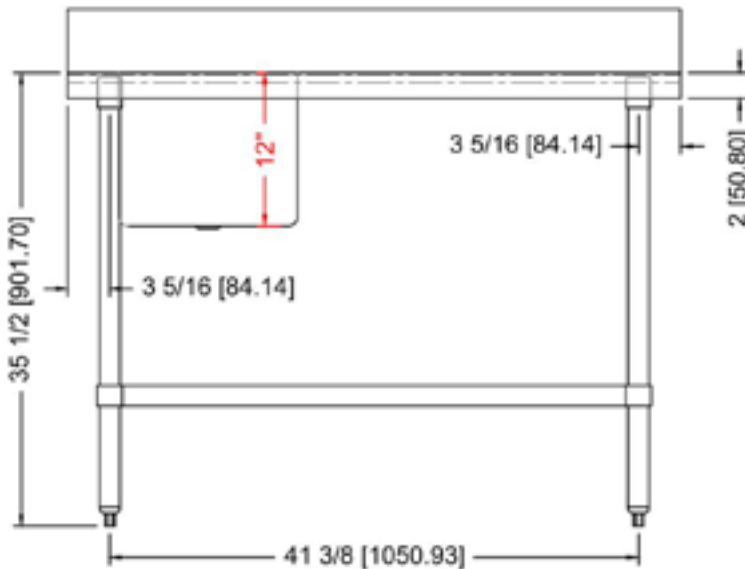

24" x 48" STAINLESS STEEL WORK TABLE WITH LEFT SINK TWTS-2448-LS

FEATURES

- ✓ Made with high quality 18 gauge 430 stainless steel
- ✓ Dimensions: 24" x 48" x 35¹/₂" with 5" backsplash
- ✓ Tub dimensions: 10" x 14" x 12"
- ✓ Stainless bullet feet, legs & sockets
- ✓ Central 3.5" sink drain

OPTIONAL ACCESSORIES

- ✓ Brace bar kit
- ✓ Extra stainless steel undershelf
- ✓ Deck mounted faucet with 6" swing nozzle

TWTS-2448-LS : SINK ON THE LEFT

ASSEMBLY/SUPPORT

We're on social media!

1.800.567.3620 | WWW.THORINOX.COM