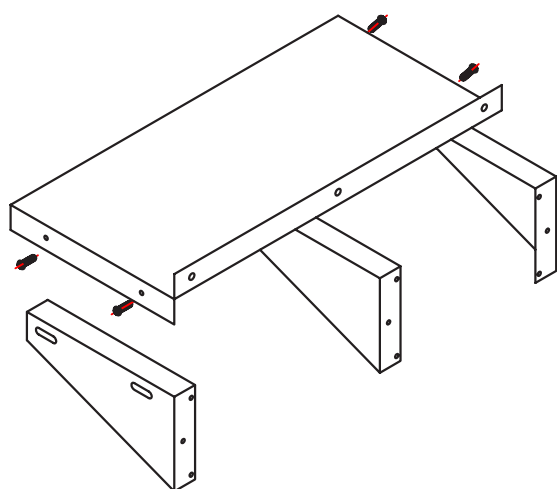

TWSS-1672-SS WALL SHELF

WALL MOUNT SHELF

Characteristics

- All stainless steel
- Wide selection of sizes
- Strong mounting brackets
- Space-saving wall mount design

Distributed by:

www.distex.ca

Your Premium Partner