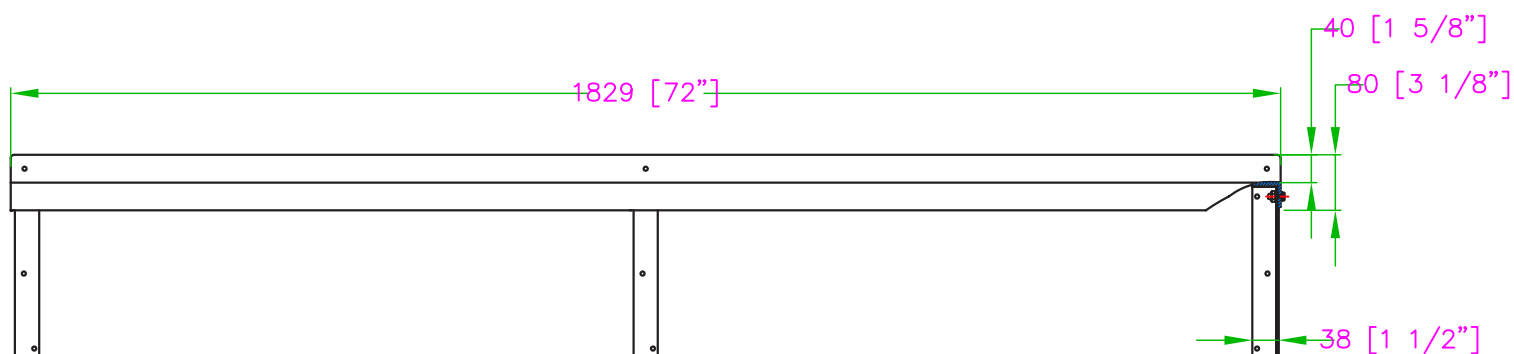

TWSS-1672-SS WALL SHELF

WALL MOUNT SHELF

Characteristics

- All stainless steel
- Wide selection of sizes
- Strong mounting brackets
- Space-saving wall mount design

Distributed by:

www.distex.ca

Your Premium Partner