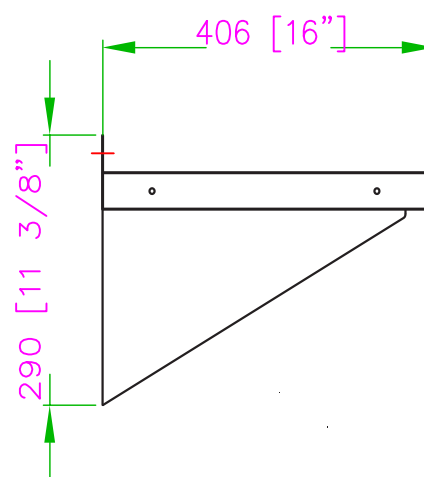

TWSS-1672-SS WALL SHELF

WALL MOUNT SHELF

Characteristics

- All stainless steel
- Wide selection of sizes
- Strong mounting brackets
- Space-saving wall mount design

Distributed by:

www.distex.ca

Your Premium Partner