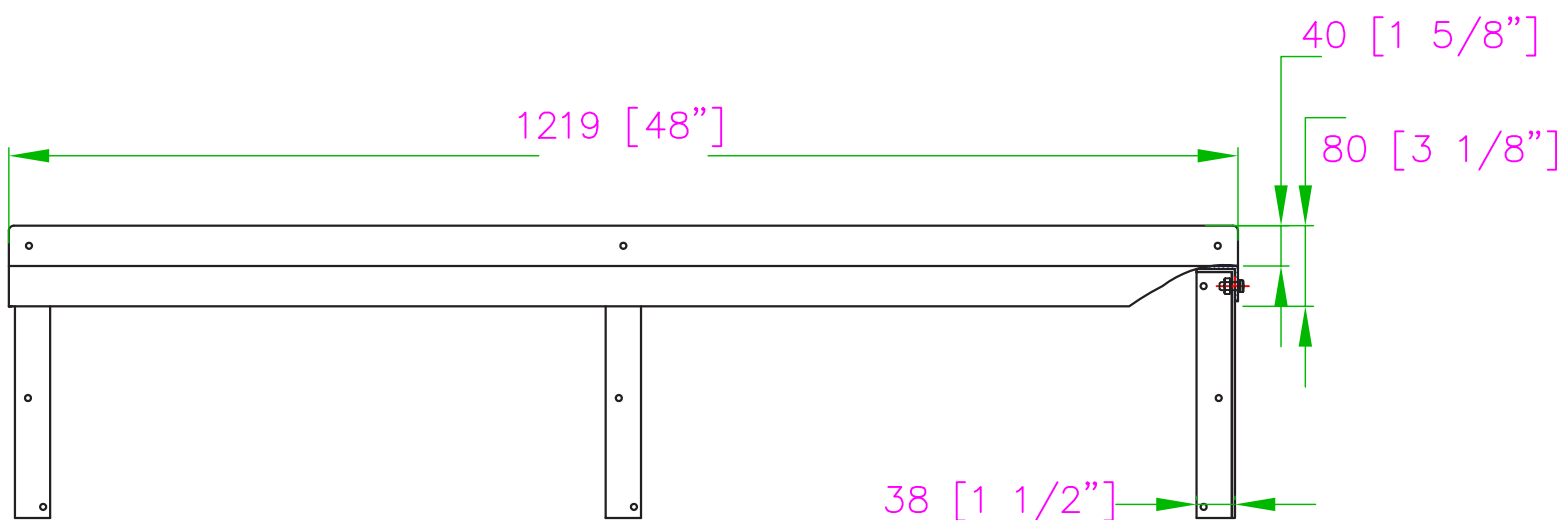

TWSS-1648-SS WALL SHELF

WALL MOUNT SHELF

Characteristics

- All stainless steel
- Wide selection of sizes
- Strong mounting brackets
- Space-saving wall mount design

Distributed by:

www.distex.ca

Your Premium Partner