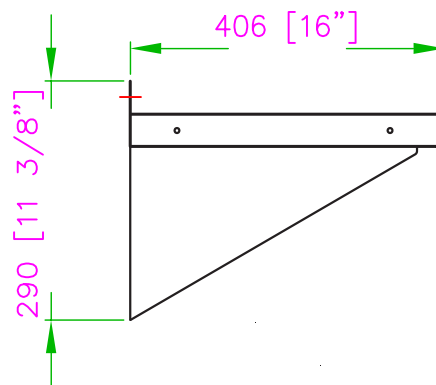

TWSS-1648-SS WALL SHELF

WALL MOUNT SHELF

Characteristics

- All stainless steel
- Wide selection of sizes
- Strong mounting brackets
- Space-saving wall mount design

Distributed by:

www.distex.ca

Your Premium Partner