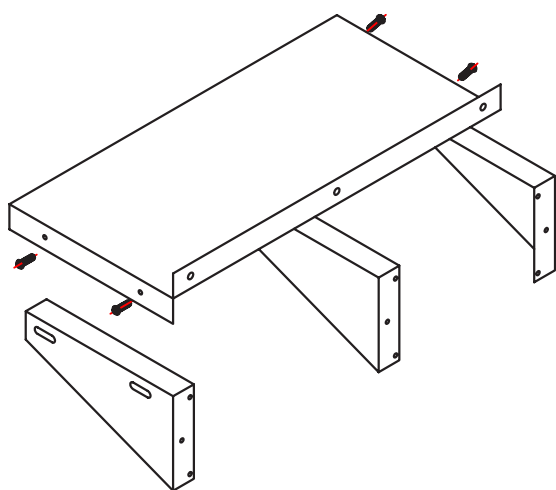

# TWSS-1648-SS WALL SHELF

## WALL MOUNT SHELF

### Characteristics

- All stainless steel
- Wide selection of sizes
- Strong mounting brackets
- Space-saving wall mount design

Distributed by:

[www.distex.ca](http://www.distex.ca)

*Your Premium Partner*