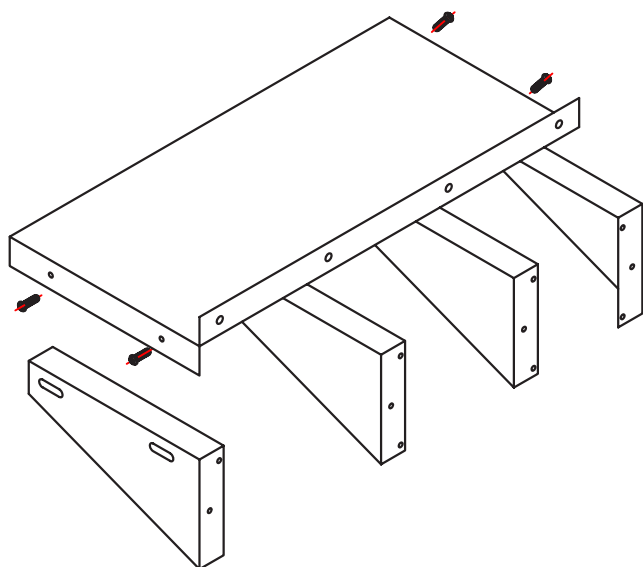

TWSS-1496-SS WALL SHELF

WALL MOUNT SHELF

Characteristics

- All stainless steel
- Wide selection of sizes
- Strong mounting brackets
- Space-saving wall mount design

Distributed by:

www.distex.ca

Your Premium Partner