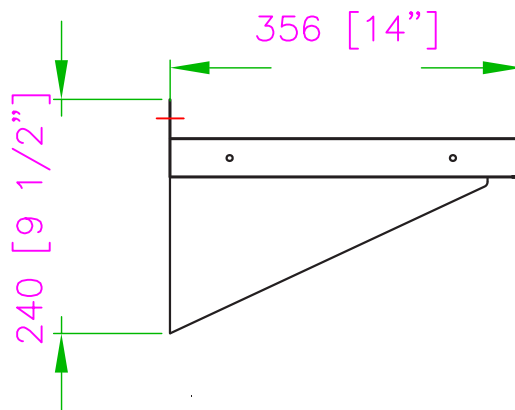

TWSS-1496-SS WALL SHELF

WALL MOUNT SHELF

Characteristics

- All stainless steel
- Wide selection of sizes
- Strong mounting brackets
- Space-saving wall mount design

Distributed by:

www.distex.ca

Your Premium Partner