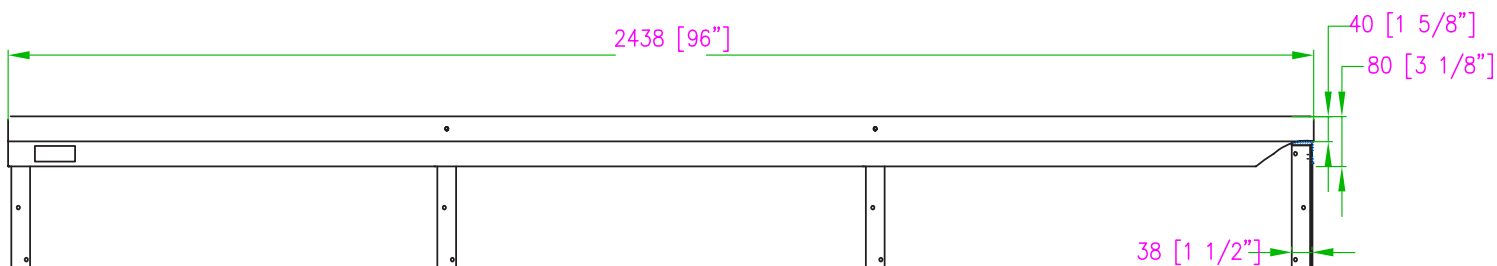

TWSS-1496-SS WALL SHELF

WALL MOUNT SHELF

Characteristics

- All stainless steel
- Wide selection of sizes
- Strong mounting brackets
- Space-saving wall mount design

Distributed by:

www.distex.ca

Your Premium Partner