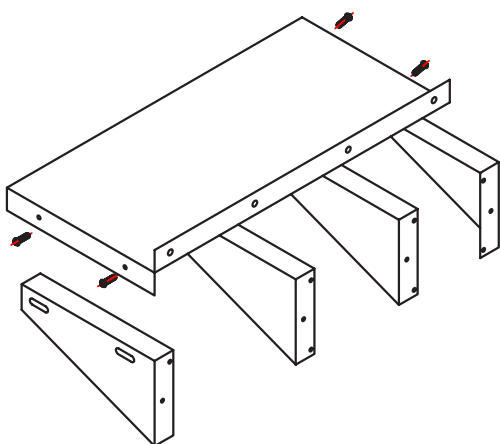

# TWSS-1484-SS WALL SHELF

## WALL MOUNT SHELF

### Characteristics

- All stainless steel
- Wide selection of sizes
- Strong mounting brackets
- Space-saving wall mount design

Distributed by:

[www.distex.ca](http://www.distex.ca)

*Your Premium Partner*