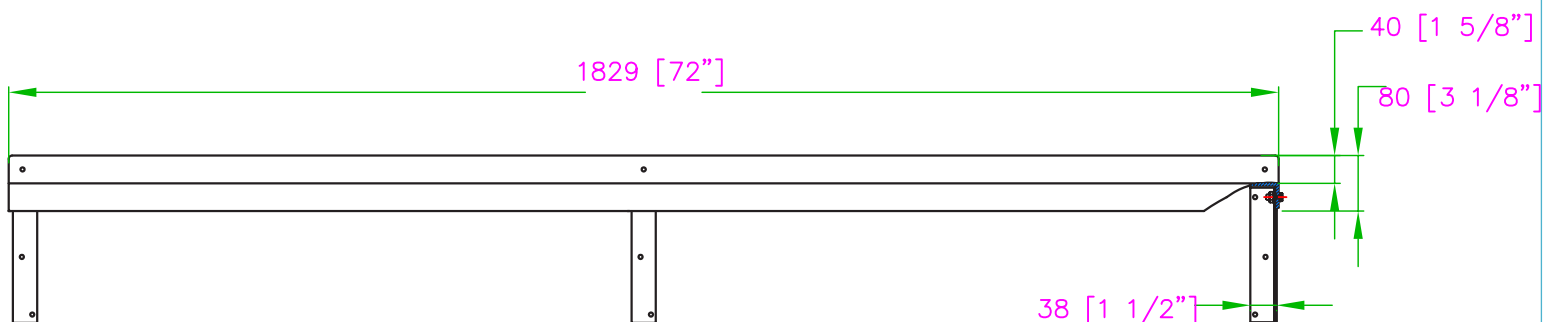

TWSS-1472-SS WALL SHELF

WALL MOUNT SHELF

Characteristics

- All stainless steel
- Wide selection of sizes
- Strong mounting brackets
- Space-saving wall mount design

Distributed by:

www.distex.ca

Your Premium Partner