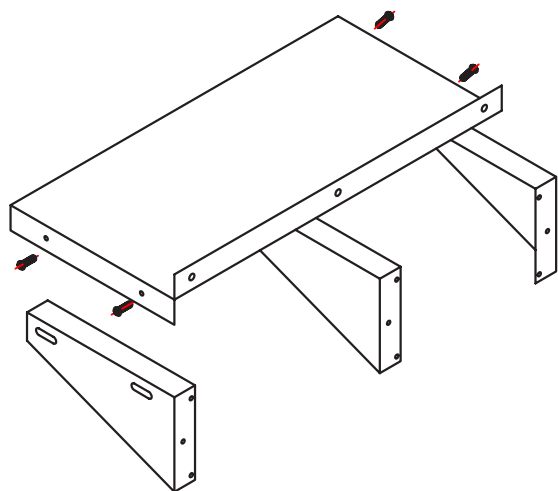

TWSS-1472-SS WALL SHELF

WALL MOUNT SHELF

Characteristics

- All stainless steel
- Wide selection of sizes
- Strong mounting brackets
- Space-saving wall mount design

Distributed by:

www.distex.ca

Your Premium Partner