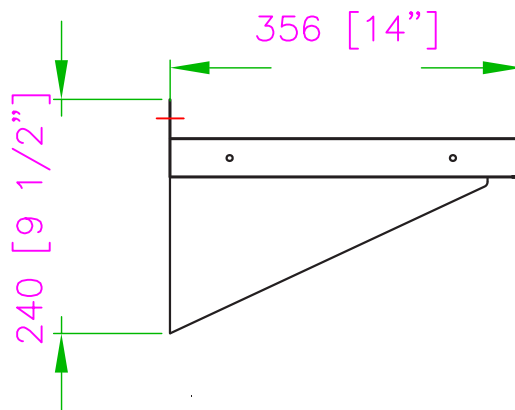

TWSS-1472-SS WALL SHELF

WALL MOUNT SHELF

Characteristics

- All stainless steel
- Wide selection of sizes
- Strong mounting brackets
- Space-saving wall mount design

Distributed by:

www.distex.ca

Your Premium Partner