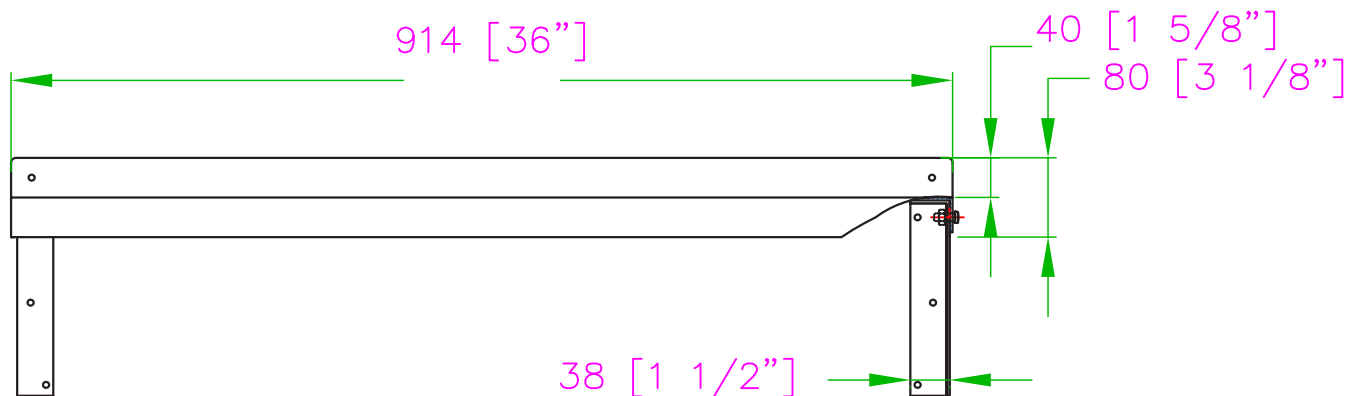

TWSS-1436-SS WALL SHELF

WALL MOUNT SHELF

Characteristics

- All stainless steel
- Wide selection of sizes
- Strong mounting brackets
- Space-saving wall mount design

Distributed by:
DISTEX
www.distex.ca
Your Premium Partner