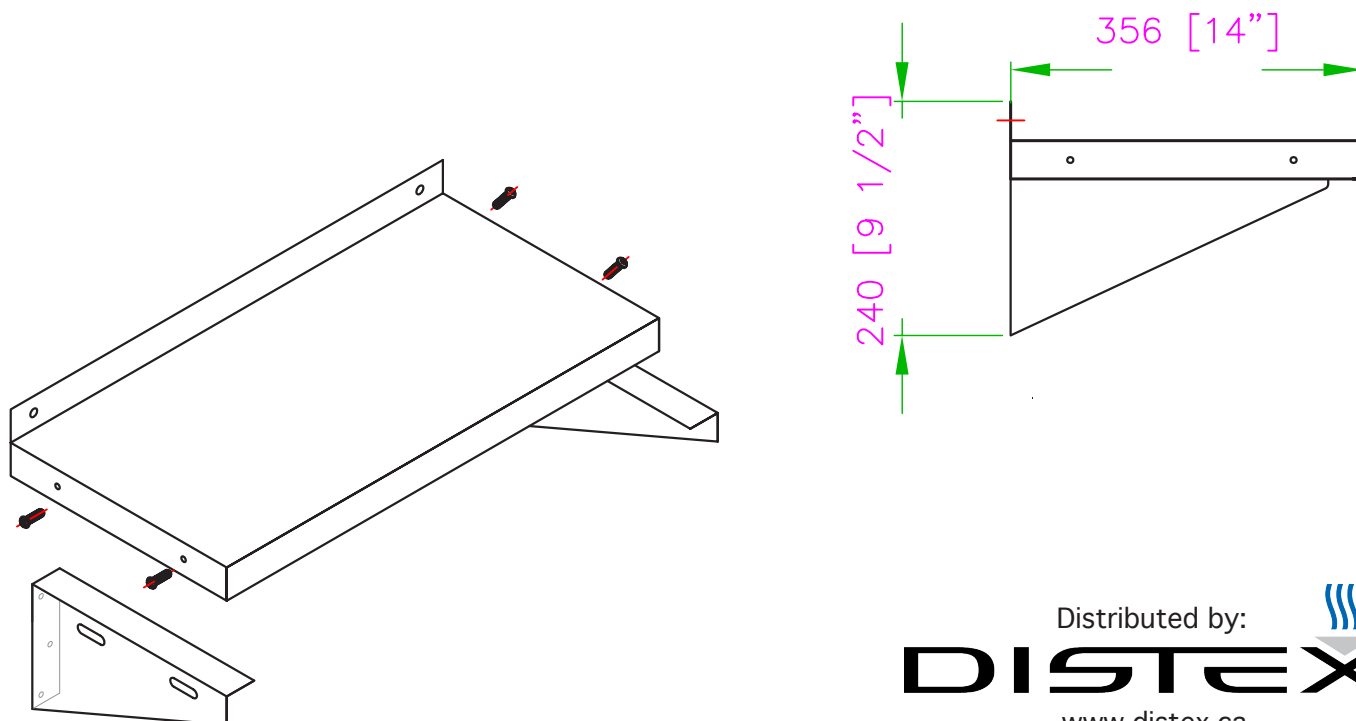

TWSS-1436-SS WALL SHELF

WALL MOUNT SHELF

Characteristics

- All stainless steel
- Wide selection of sizes
- Strong mounting brackets
- Space-saving wall mount design

Distributed by:
DISTEX
www.distex.ca
Your Premium Partner