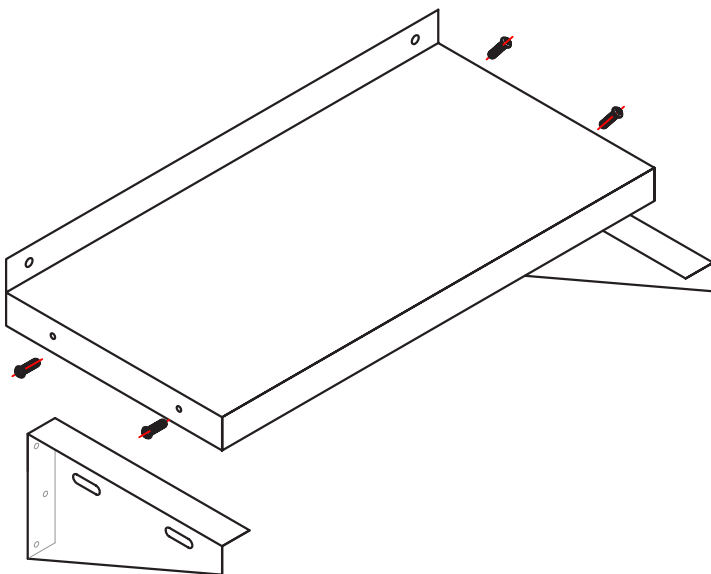

TWSS-1272-SS WALL SHELF

Characteristics

- All stainless steel
- Wide selection of sizes
- Strong mounting brackets
- Space-saving wall mount design

Distributed by:
DISTEX 

www.distex.ca

Your Premium Partner