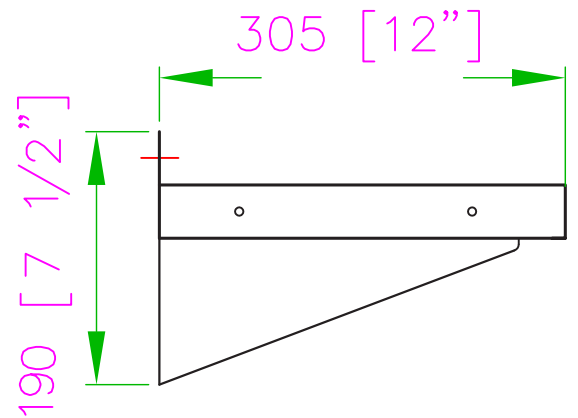

TWSS-1272-SS WALL SHELF

Characteristics

- All stainless steel
- Wide selection of sizes
- Strong mounting brackets
- Space-saving wall mount design

Distributed by:
DISTEX 

www.distex.ca

Your Premium Partner