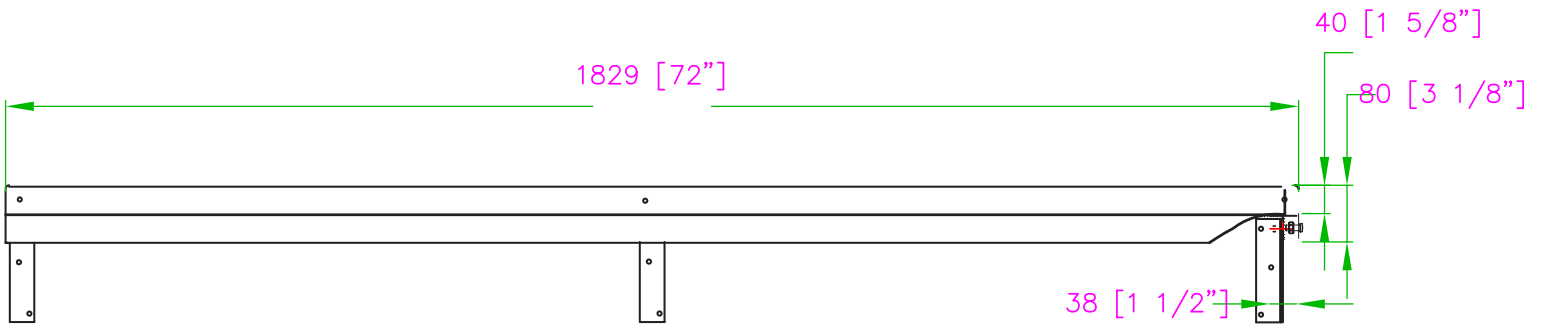

TWSS-1272-SS WALL SHELF

Characteristics

- All stainless steel
- Wide selection of sizes
- Strong mounting brackets
- Space-saving wall mount design

Distributed by:
DISTEX 

www.distex.ca

Your Premium Partner