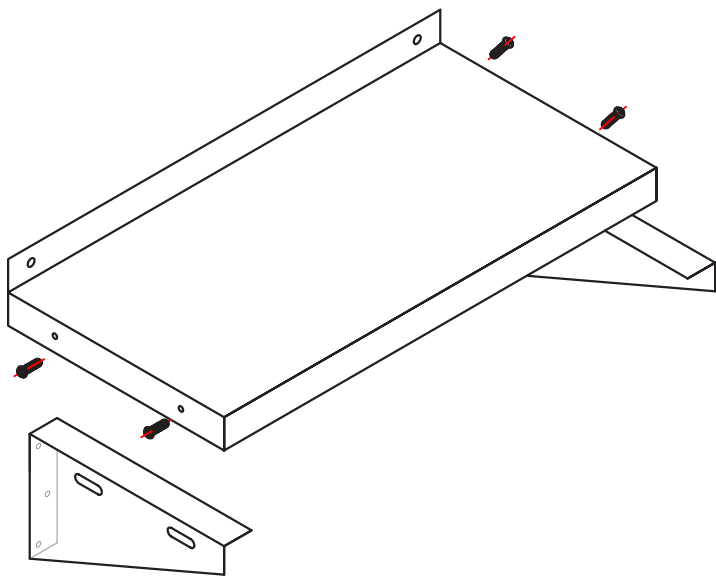

TWSS-1260-SS WALL SHELF

Characteristics

- All stainless steel
- Wide selection of sizes
- Strong mounting brackets
- Space-saving wall mount design

Distributed by:
DISTEX M&M F
www.distex.ca
Your Premium Partner