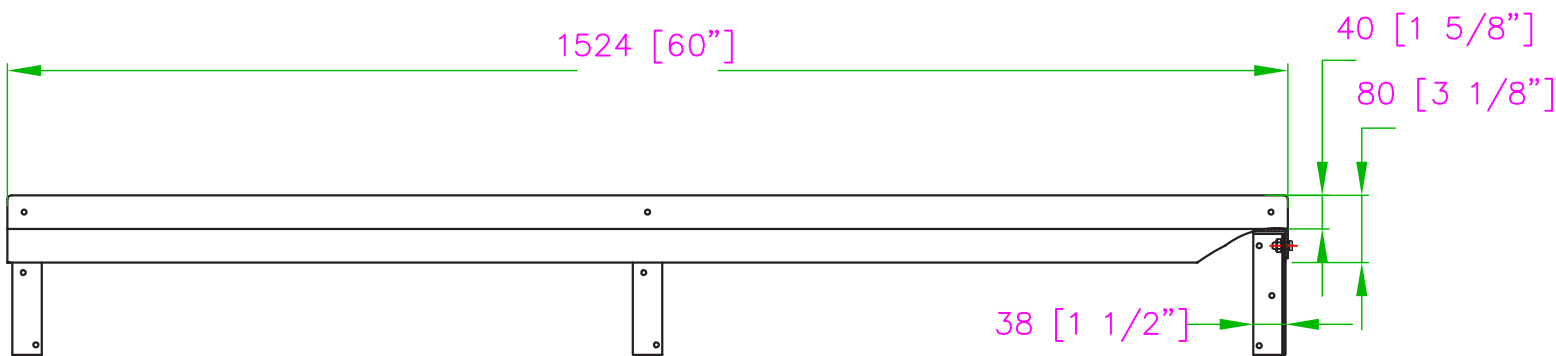

TWSS-1260-SS WALL SHELF

Characteristics

- All stainless steel
- Wide selection of sizes
- Strong mounting brackets
- Space-saving wall mount design

Distributed by:
DISTEX M&M F
www.distex.ca
Your Premium Partner