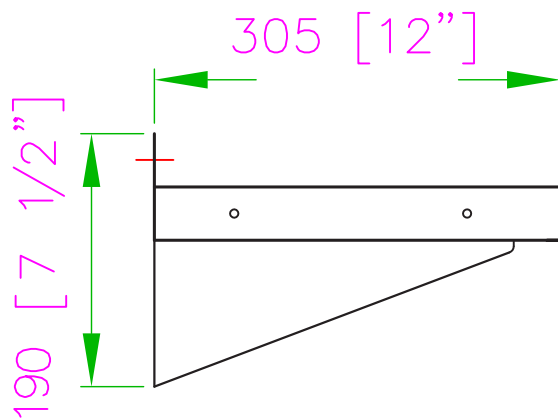

TWSS-1260-SS WALL SHELF

Characteristics

- All stainless steel
- Wide selection of sizes
- Strong mounting brackets
- Space-saving wall mount design

Distributed by:
DISTEX M&M F
www.distex.ca
Your Premium Partner