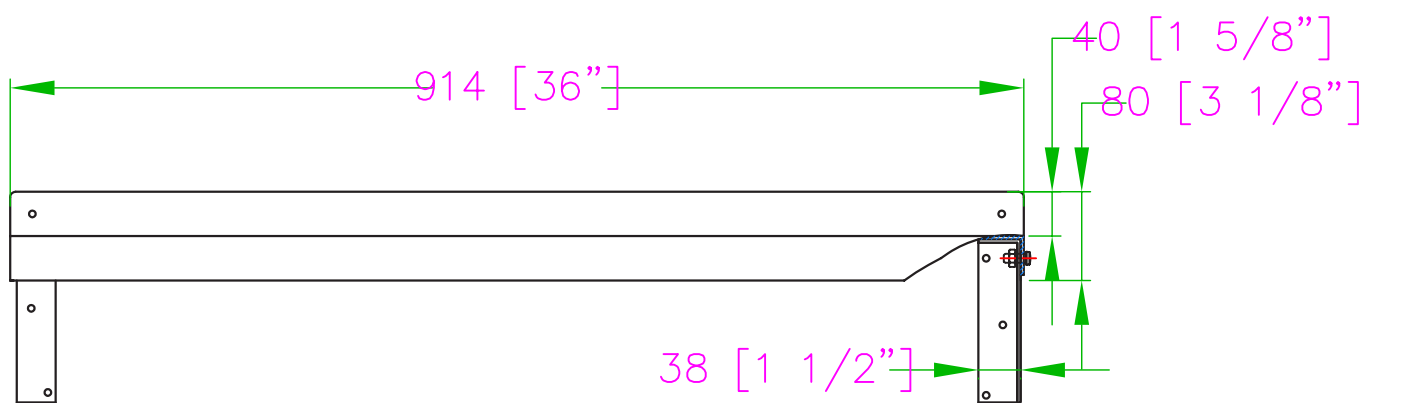

TWSS-1236-SS WALL SHELF

Characteristics

- All stainless steel
- Wide selection of sizes
- Strong mounting brackets
- Space-saving wall mount design

Distributed by:
DISTEX
www.distex.ca
Your Premium Partner