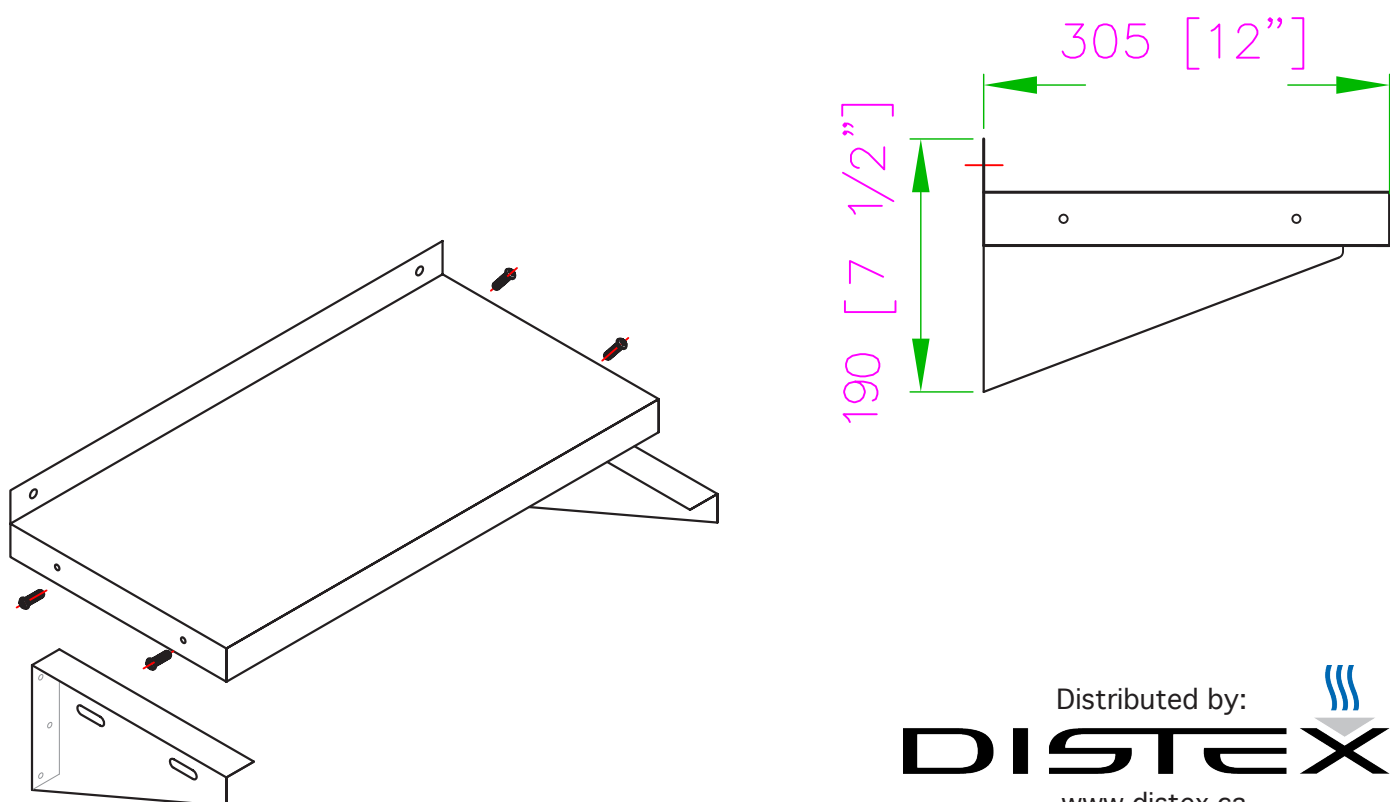

TWSS-1236-SS WALL SHELF

Characteristics

- All stainless steel
- Wide selection of sizes
- Strong mounting brackets
- Space-saving wall mount design

Distributed by:
DISTEX
www.distex.ca
Your Premium Partner