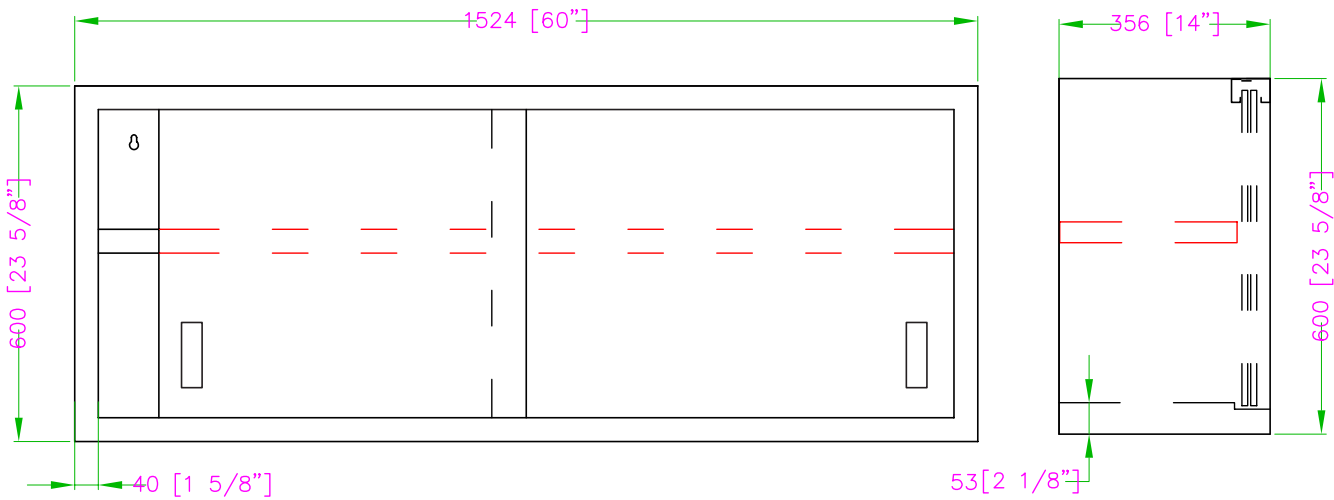

# TWCA-1460-SS STAINLESS STEEL WALL CABINET

- All made with high quality 430 stainless steel
- Stainless steel inside shelf included
- Delivered assembled
- Gauge 18

Distributed by:  
**DISTEX**

www.distex.ca