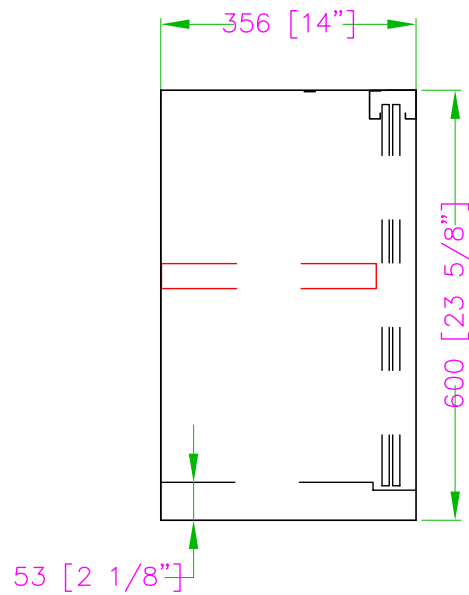

TWCA-1436-SS STAINLESS STEEL WALL CABINET

- All made with high quality 430 stainless steel
- Stainless steel inside shelf included
- Delivered assembled
- Gauge 18

Distributed by:
DISTEX 

www.distex.ca

Your Premium Partner