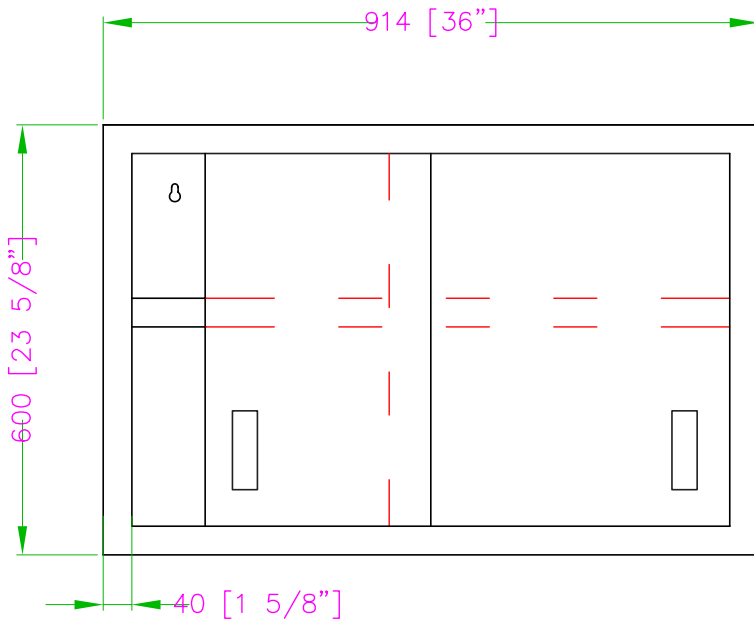

TWCA-1436-SS STAINLESS STEEL WALL CABINET

- All made with high quality 430 stainless steel
- Stainless steel inside shelf included
- Delivered assembled
- Gauge 18

Distributed by:
DISTEX 

www.distex.ca

Your Premium Partner