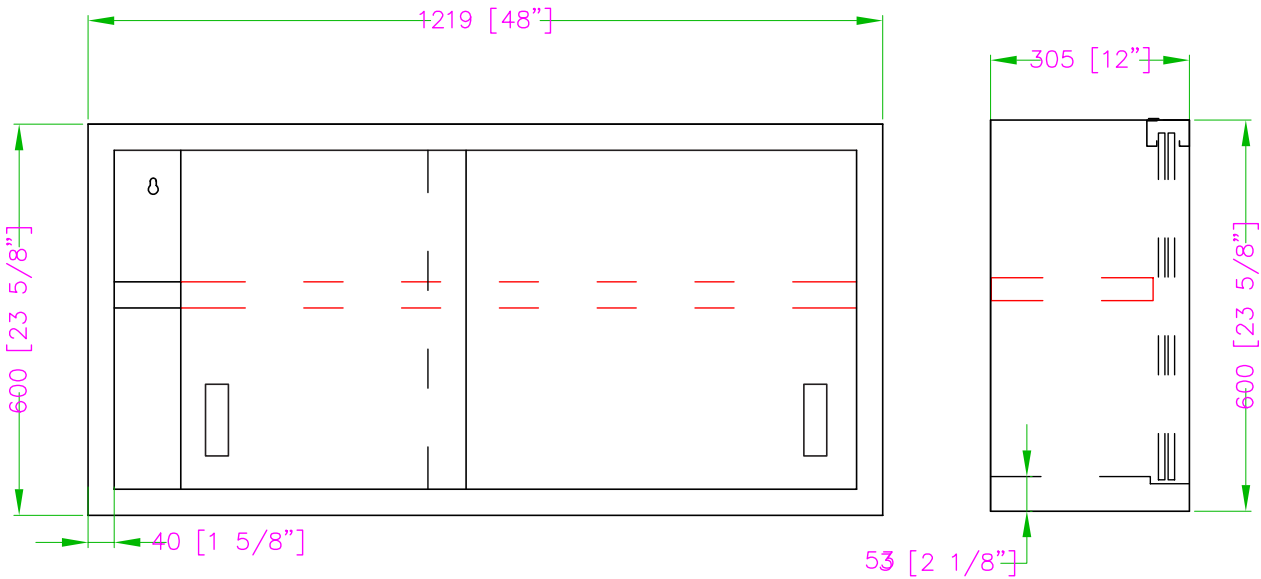

# TWCA-1248-SS STAINLESS STEEL WALL CABINET

- All made with high quality 430 stainless steel
- Stainless steel inside shelf included
- Delivered assembled
- Gauge 18

Distributed by:  
**DISTEX** 

www.distex.ca