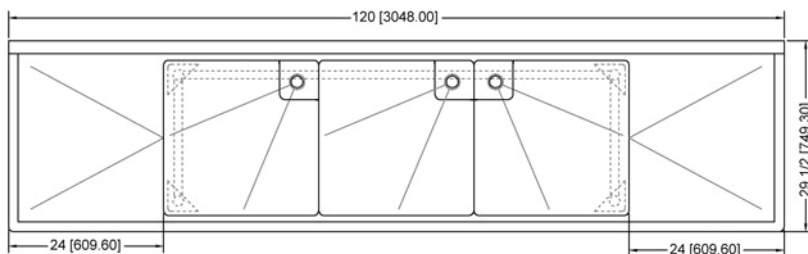

TOP

Distributed by:
DISTEX
www.distex.ca
Your Premium Partner