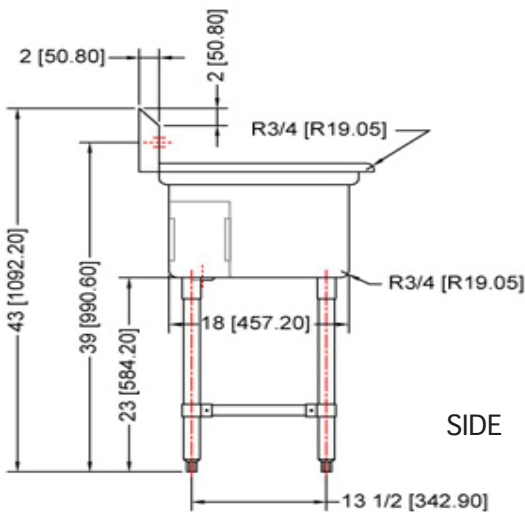

TTS-2424-RL24 TRIPLE SINK, TWO DRAINBOARDS

Characteristics

- 304 stainless steel
- Well polished welded seams
- Die-stamped creased drainboards for positive drainage
- Curved corners and rolled edges
- 9" Backsplash with 45° return
- Stainless steel legs, braces, bulletfeet and socket
- Faucet width: 8"
- 18 gauge stainless steel