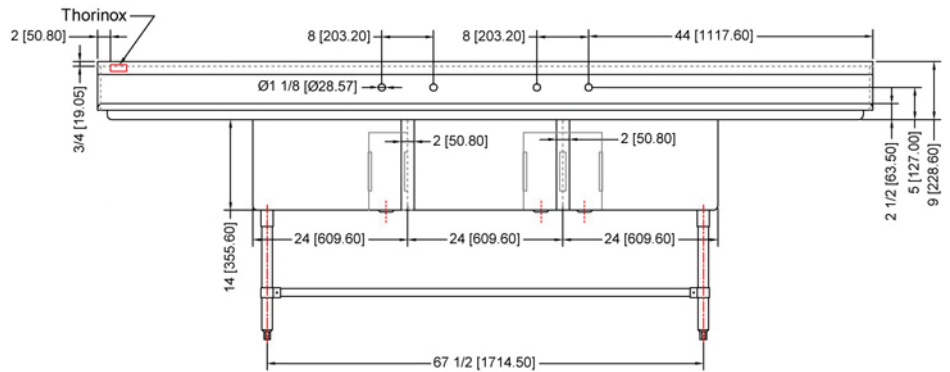

TTS-2424-RL24 TRIPLE SINK, TWO DRAINBOARDS

Characteristics

- 304 stainless steel
- Well polished welded seams
- Die-stamped creased drainboards for positive drainage
- Curved corners and rolled edges
- 9" Backsplash with 45° return
- Stainless steel legs, braces, bulletfeet and socket
- Faucet width: 8"
- 18 gauge stainless steel

FRONT

Distributed by:
DISTEX
www.distex.ca
Your Premium Partner