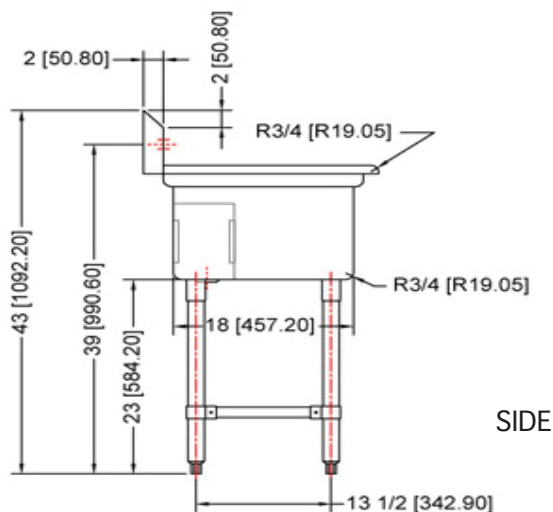

TTS-2424-L24 TRIPLE SINK, LEFT DRAINBOARD

Characteristics

- 304 stainless steel
- Well polished welded seams
- Die-stamped creased drainboards for positive drainage
- Curved corners and rolled edges
- 9" Backsplash with 45° return
- Stainless steel legs, braces, bulletfeet and socket
- Faucet width: 8"
- 18 gauge stainless steel