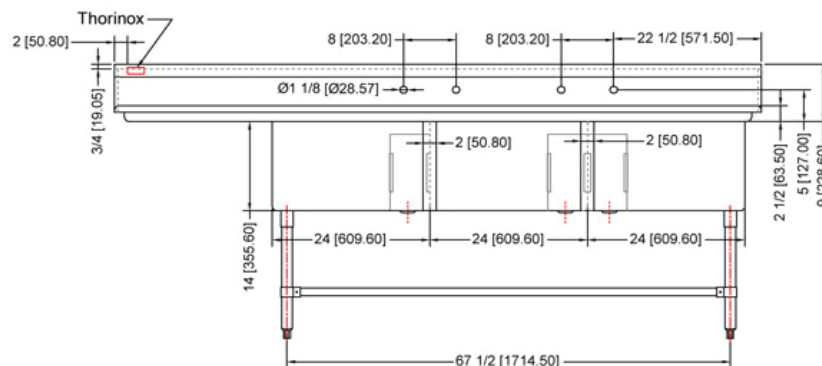

TTS-2424-L24 TRIPLE SINK, LEFT DRAINBOARD

Characteristics

- 304 stainless steel
- Well polished welded seams
- Die-stamped creased drainboards for positive drainage
- Curved corners and rolled edges
- 9" Backsplash with 45° return
- Stainless steel legs, braces, bulletfeet and socket
- Faucet width: 8"
- 18 gauge stainless steel