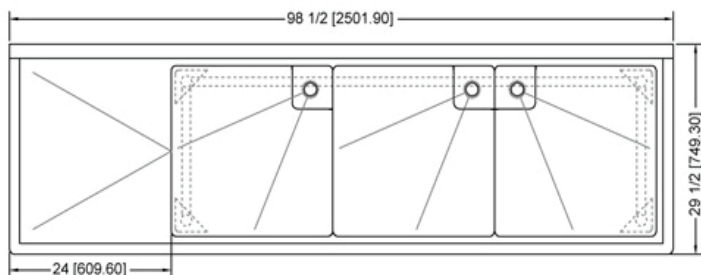

TTS-2424-L24 TRIPLE SINK, LEFT DRAINBOARD

Characteristics

- 304 stainless steel
- Well polished welded seams
- Die-stamped creased drainboards for positive drainage
- Curved corners and rolled edges
- 9" Backsplash with 45° return
- Stainless steel legs, braces, bulletfeet and socket
- Faucet width: 8"
- 18 gauge stainless steel