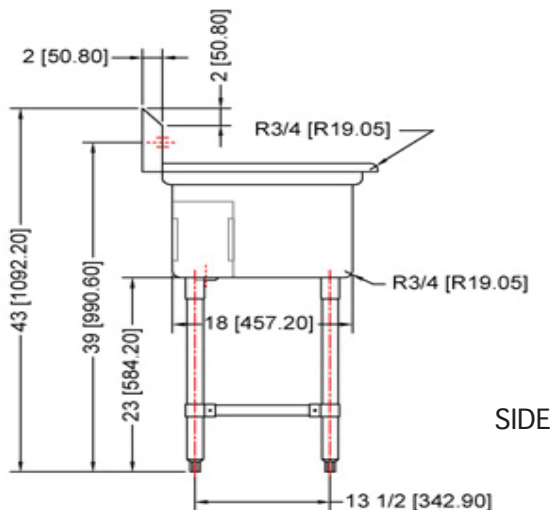

TTS-2424-0 TRIPLE SINK, NO DRAINBOARD

Characteristics

- 304 stainless steel
- Well polished welded seams
- Die-stamped creased drainboards for positive drainage
- Curved corners and rolled edges
- 9" Backsplash with 45° return
- Stainless steel legs, braces, bulletfeet and socket
- Faucet width: 8"
- 18 gauge stainless steel