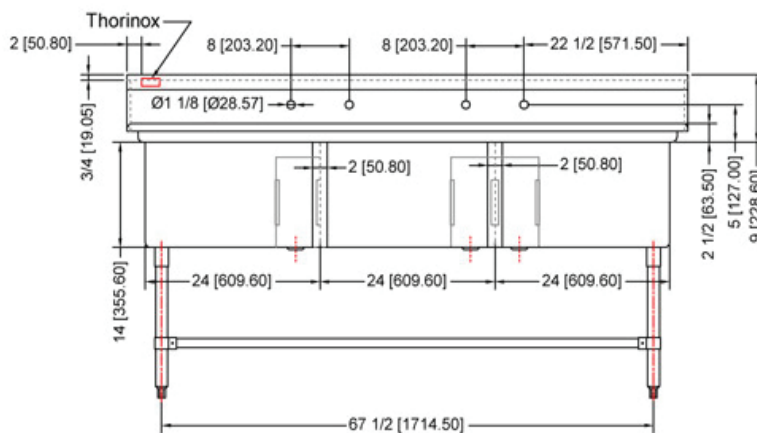

TTS-2424-0 TRIPLE SINK, NO DRAINBOARD

Characteristics

- 304 stainless steel
- Well polished welded seams
- Die-stamped creased drainboards for positive drainage
- Curved corners and rolled edges
- 9" Backsplash with 45° return
- Stainless steel legs, braces, bulletfeet and socket
- Faucet width: 8"
- 18 gauge stainless steel

FRONT

Distributed by:
DISTEX
www.distex.ca
Your Premium Partner