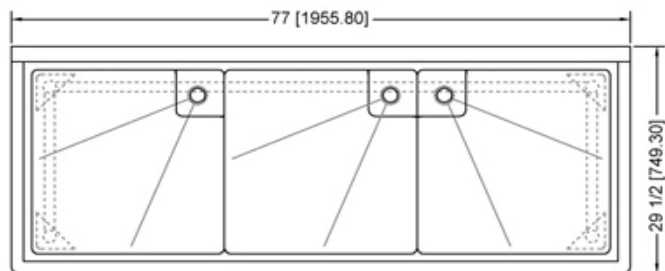

TOP

Distributed by:
DISTEX
www.distex.ca
Your Premium Partner