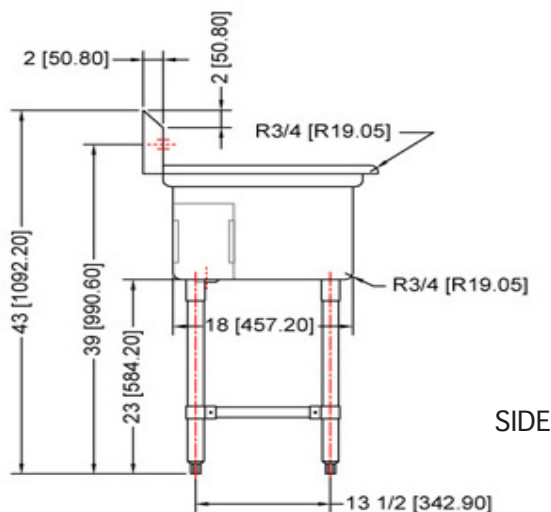

TTS-1818-L18

TRIPLE SINK, LEFT DRAINBOARD

Characteristics

- 304 stainless steel
- Well polished welded seams
- Die-stamped creased drainboards for positive drainage
- Curved corners and rolled edges
- 9" Backsplash with 45° return
- Stainless steel legs, braces, bulletfeet and socket
- Faucet width: 8"
- 18 gauge stainless steel