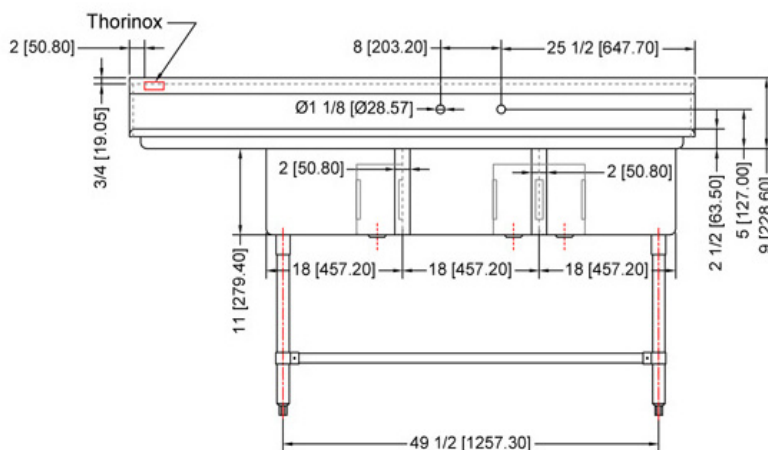

TTS-1818-L18

TRIPLE SINK, LEFT DRAINBOARD

Characteristics

- 304 stainless steel
- Well polished welded seams
- Die-stamped creased drainboards for positive drainage
- Curved corners and rolled edges
- 9" Backsplash with 45° return
- Stainless steel legs, braces, bulletfeet and socket
- Faucet width: 8"
- 18 gauge stainless steel

FRONT

Distributed by:
DISTEX
www.distex.ca
Your Premium Partner