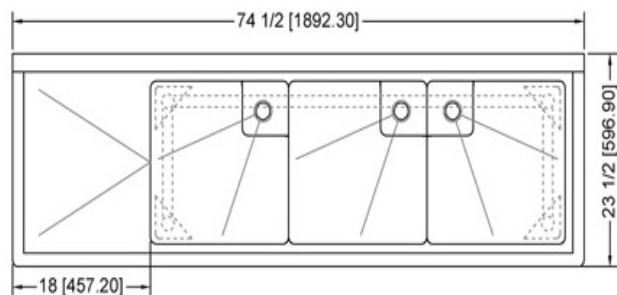

TOP

Distributed by:
DISTEX
www.distex.ca
Your Premium Partner