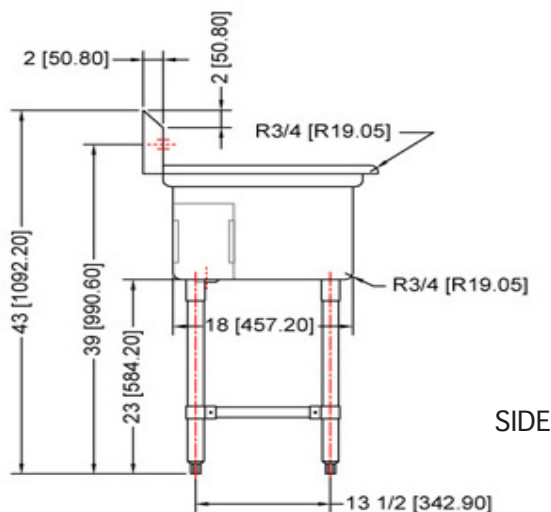

# TTS-1818-0 TRIPLE SINK, NO DRAINBOARD

## Characteristics

- 304 stainless steel
- Well polished welded seams
- Die-stamped creased drainboards for positive drainage
- Curved corners and rolled edges
- 9" Backsplash with 45° return
- Stainless steel legs, braces, bulletfeet and socket
- Faucet width: 8"
- 18 gauge stainless steel