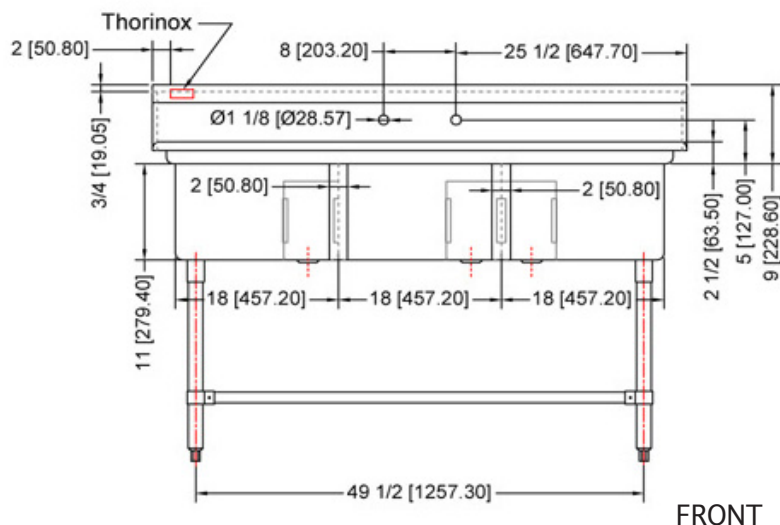

# TTS-1818-0 TRIPLE SINK, NO DRAINBOARD

## Characteristics

- 304 stainless steel
- Well polished welded seams
- Die-stamped creased drainboards for positive drainage
- Curved corners and rolled edges
- 9" Backsplash with 45° return
- Stainless steel legs, braces, bulletfeet and socket
- Faucet width: 8"
- 18 gauge stainless steel