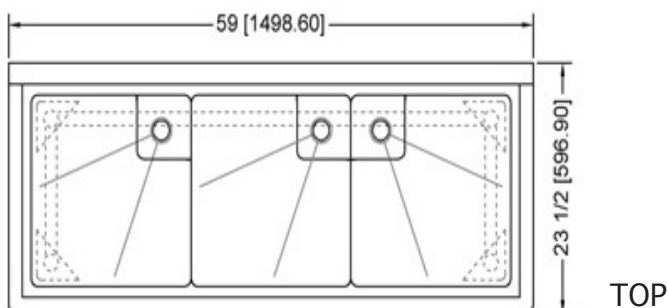

# TTS-1818-0 TRIPLE SINK, NO DRAINBOARD

## Characteristics

- 304 stainless steel
- Well polished welded seams
- Die-stamped creased drainboards for positive drainage
- Curved corners and rolled edges
- 9" Backsplash with 45° return
- Stainless steel legs, braces, bulletfeet and socket
- Faucet width: 8"
- 18 gauge stainless steel