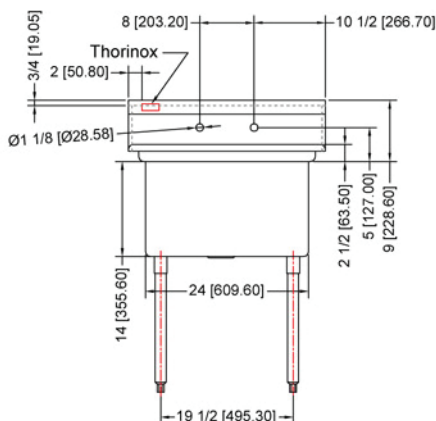

### Characteristics

- 304 stainless steel
- Well polished welded seams
- Die-stamped creased drainboards for positive drainage
- Curved corners and rolled edges
- 9" Backsplash with 45° return
- Stainless steel legs, braces, bulletfeet and socket
- Faucet width: 8"
- 18 gauge stainless steel
- Braces included
- Centre drain with crank

TOP

SIDE

FRONT