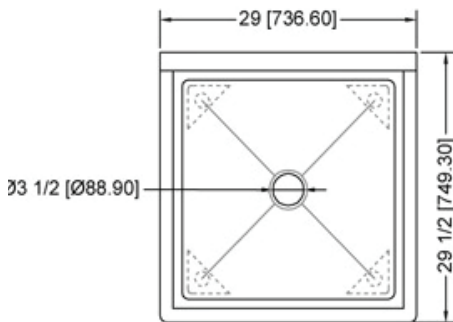

# TSS-2424-C

Simple sink, no drainboard, centre drain

### Characteristics

- 304 stainless steel
- Well polished welded seams
- Die-stamped creased drainboards for positive drainage
- Curved corners and rolled edges
- 9" Backsplash with 45° return
- Stainless steel legs, braces, bulletfeet and socket
- Faucet width: 8"
- 18 gauge stainless steel
- Braces included
- Centre drain with crank

TOP

SIDE

FRONT