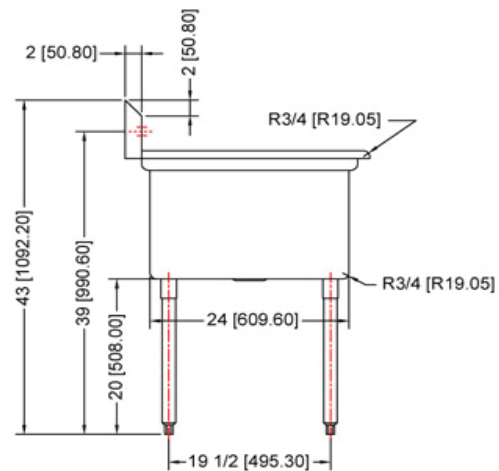

# TSS-2424-C

Simple sink, no drainboard, centre drain

### Characteristics

- 304 stainless steel
- Well polished welded seams
- Die-stamped creased drainboards for positive drainage
- Curved corners and rolled edges
- 9" Backsplash with 45° return
- Stainless steel legs, braces, bulletfeet and socket
- Faucet width: 8"
- 18 gauge stainless steel
- Braces included
- Centre drain with crank

TOP

SIDE

FRONT