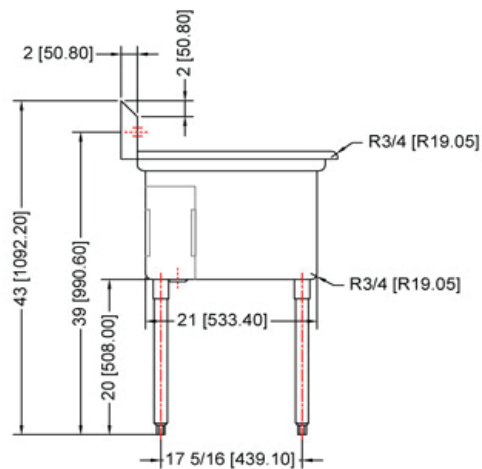

TSS-1821-L18

SINGLE SINK, LEFT DRAINBOARD

Characteristics

- 304 stainless steel
- Well polished welded seams
- Die-stamped creased drainboards for positive drainage
- Curved corners and rolled edges
- 9" Backsplash with 45° return
- Stainless steel legs, braces, bulletfeet and socket
- Faucet width: 8"
- 18 gauge stainless steel

SIDE

Distributed by:
DISTEX
www.distex.ca
Your Premium Partner