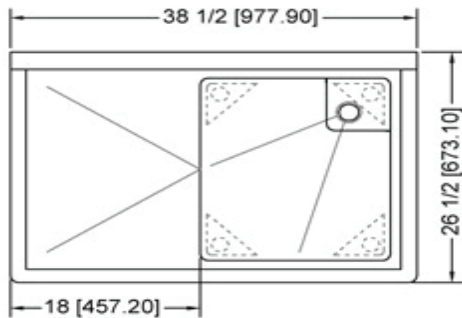

## SINGLE SINK, LEFT DRAINBOARD

### Characteristics

- 304 stainless steel
- Well polished welded seams
- Die-stamped creased drainboards for positive drainage
- Curved corners and rolled edges
- 9" Backsplash with 45° return
- Stainless steel legs, braces, bulletfeet and socket
- Faucet width: 8"
- 18 gauge stainless steel