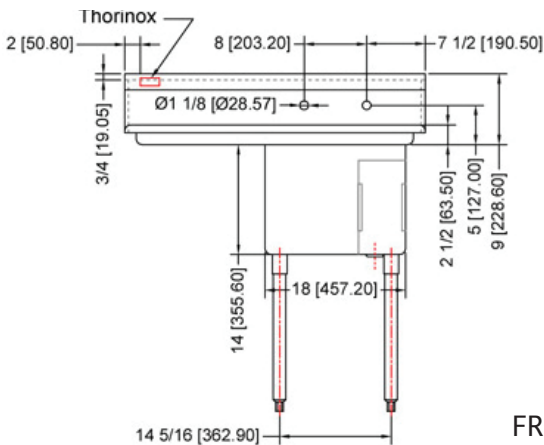

FRONT

Distributed by:
DISTEX
www.distex.ca
Your Premium Partner