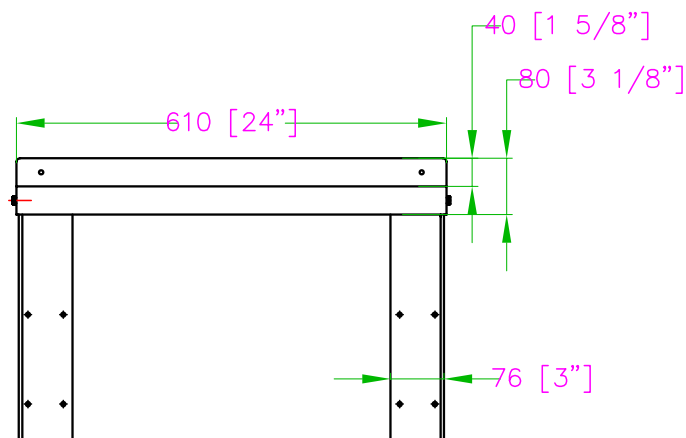

TMWS-2424-SS MICROWAVE WALL SHELF

Characteristics

- All stainless steel
- Wide selection of sizes
- Strong mounting brackets
- Space-saving wall mount design

Distributed by:

DISTEX 

www.distex.ca

Your Premium Partner