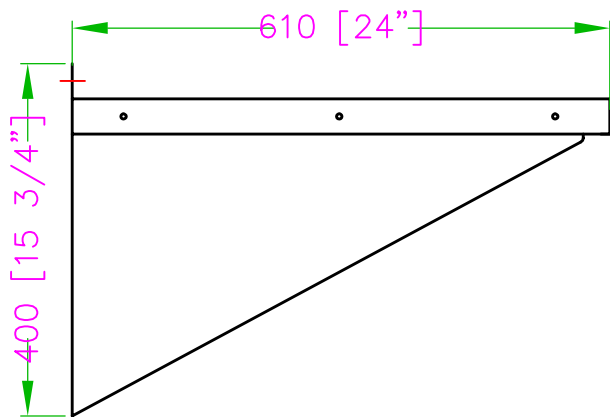

TMWS-2424-SS MICROWAVE WALL SHELF

Characteristics

- All stainless steel
- Wide selection of sizes
- Strong mounting brackets
- Space-saving wall mount design

Distributed by:

DISTEX 

www.distex.ca

Your Premium Partner