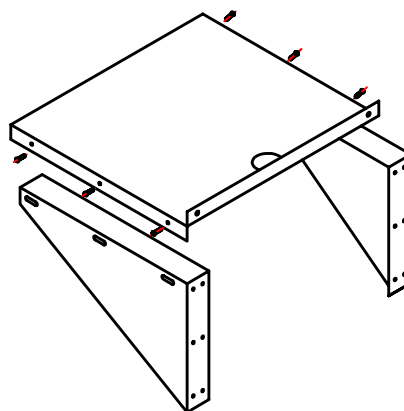

TMWS-2424-SS MICROWAVE WALL SHELF

Characteristics

- All stainless steel
- Wide selection of sizes
- Strong mounting brackets
- Space-saving wall mount design

Distributed by:

DISTEX 

www.distex.ca

Your Premium Partner