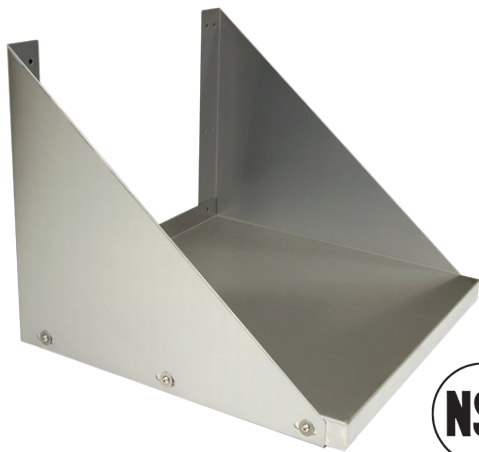

TMWS-2424-SS MICROWAVE WALL SHELF

Characteristics

- All stainless steel
- Wide selection of sizes
- Strong mounting brackets
- Space-saving wall mount design

Distributed by:

DISTEX 

www.distex.ca

Your Premium Partner