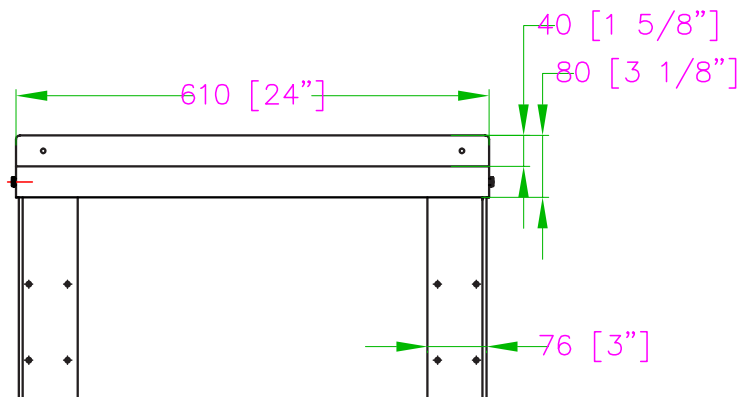

TMWS-2418-SS MICROWAVE WALL SHELF

Characteristics

- All stainless steel
- Wide selection of sizes
- Strong mounting brackets
- Space-saving wall mount design

Distributed by:

DISTEX 

www.distex.ca

Your Premium Partner