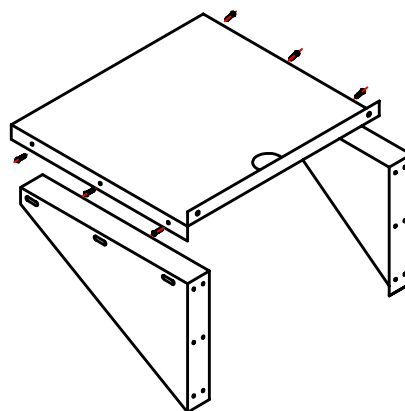

TMWS-2418-SS MICROWAVE WALL SHELF

Characteristics

- All stainless steel
- Wide selection of sizes
- Strong mounting brackets
- Space-saving wall mount design

Distributed by:

DISTEX 

www.distex.ca

Your Premium Partner