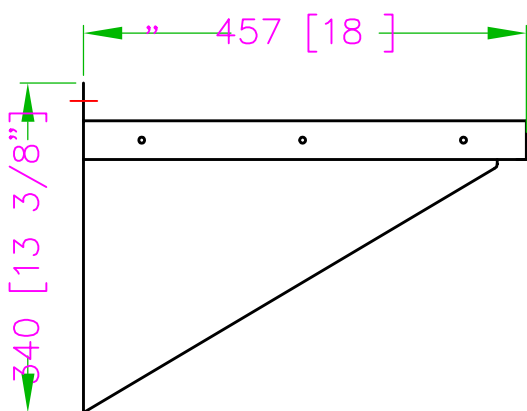

TMWS-2418-SS MICROWAVE WALL SHELF

Characteristics

- All stainless steel
- Wide selection of sizes
- Strong mounting brackets
- Space-saving wall mount design

Distributed by:

DISTEX 

www.distex.ca

Your Premium Partner