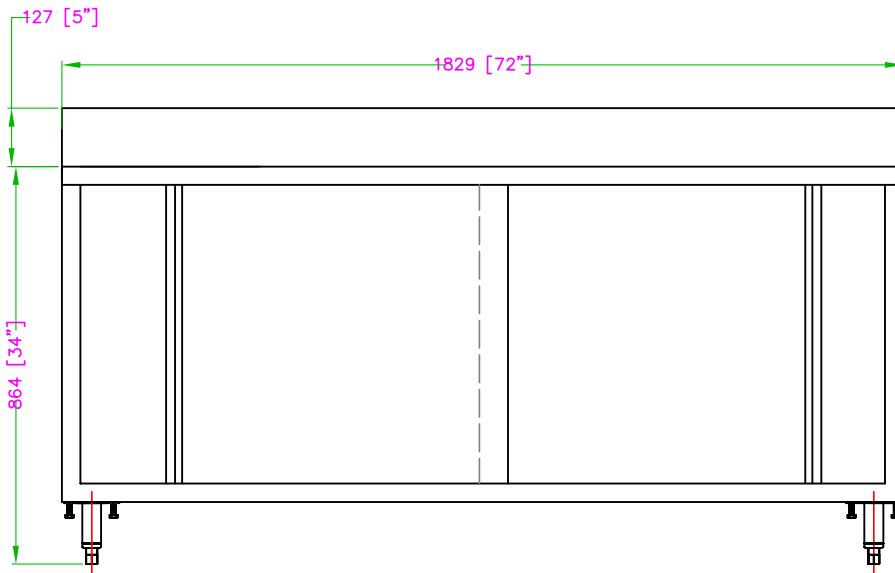

TKCA-3072-BK

STAINLESS STEEL KNOCKDOWN CABINET

- All made with high quality 430 stainless steel
- Stainless steel inside shelf included
- Easy to assemble
- Gauge 18
- Optional : set of swivel casters

Distributed by:
DISTEX 