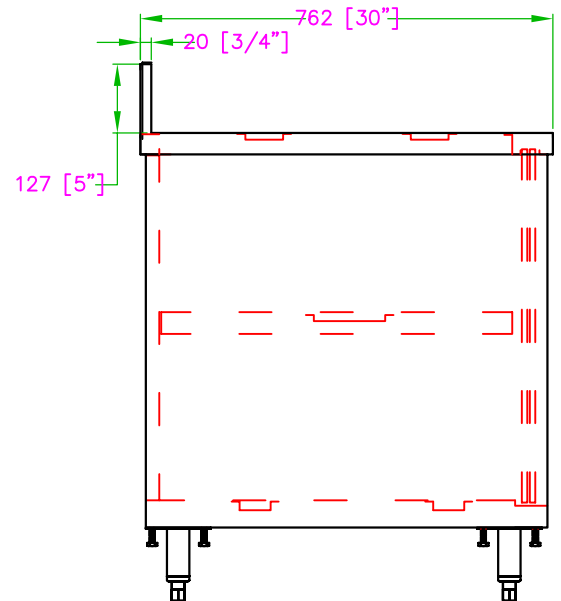

TKCA-3072-BK

STAINLESS STEEL KNOCKDOWN CABINET

- All made with high quality 430 stainless steel
- Stainless steel inside shelf included
- Easy to assemble
- Gauge 18
- Optional : set of swivel casters

Distributed by:
DISTEX 