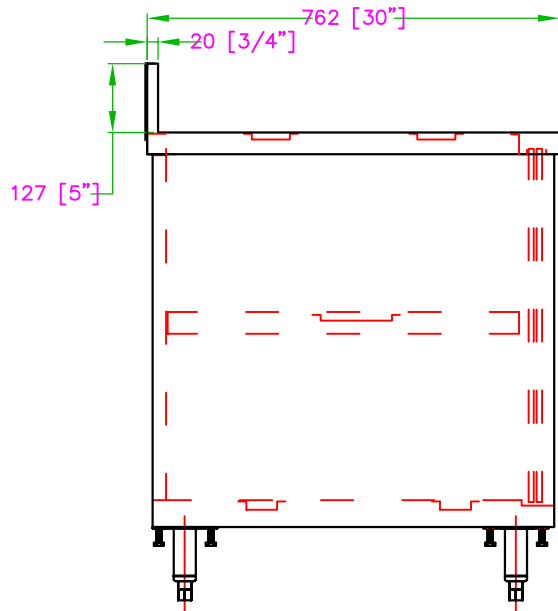

TKCA-3060-BK

STAINLESS STEEL KNOCKDOWN CABINET

- All made with high quality 430 stainless steel
- Stainless steel inside shelf included
- Easy to assemble
- Gauge 18
- Optional : set of swivel casters

Distributed by:
DISTEX 