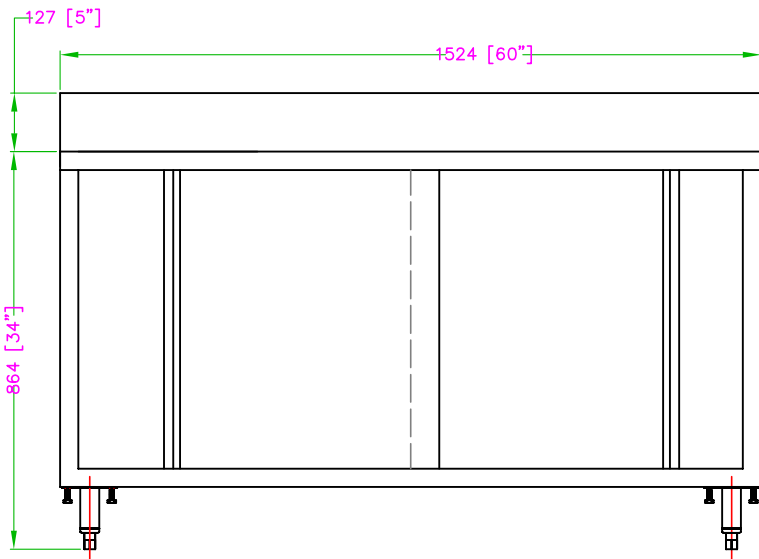

TKCA-3060-BK

STAINLESS STEEL KNOCKDOWN CABINET

- All made with high quality 430 stainless steel
- Stainless steel inside shelf included
- Easy to assemble
- Gauge 18
- Optional : set of swivel casters

Distributed by:
DISTEX 