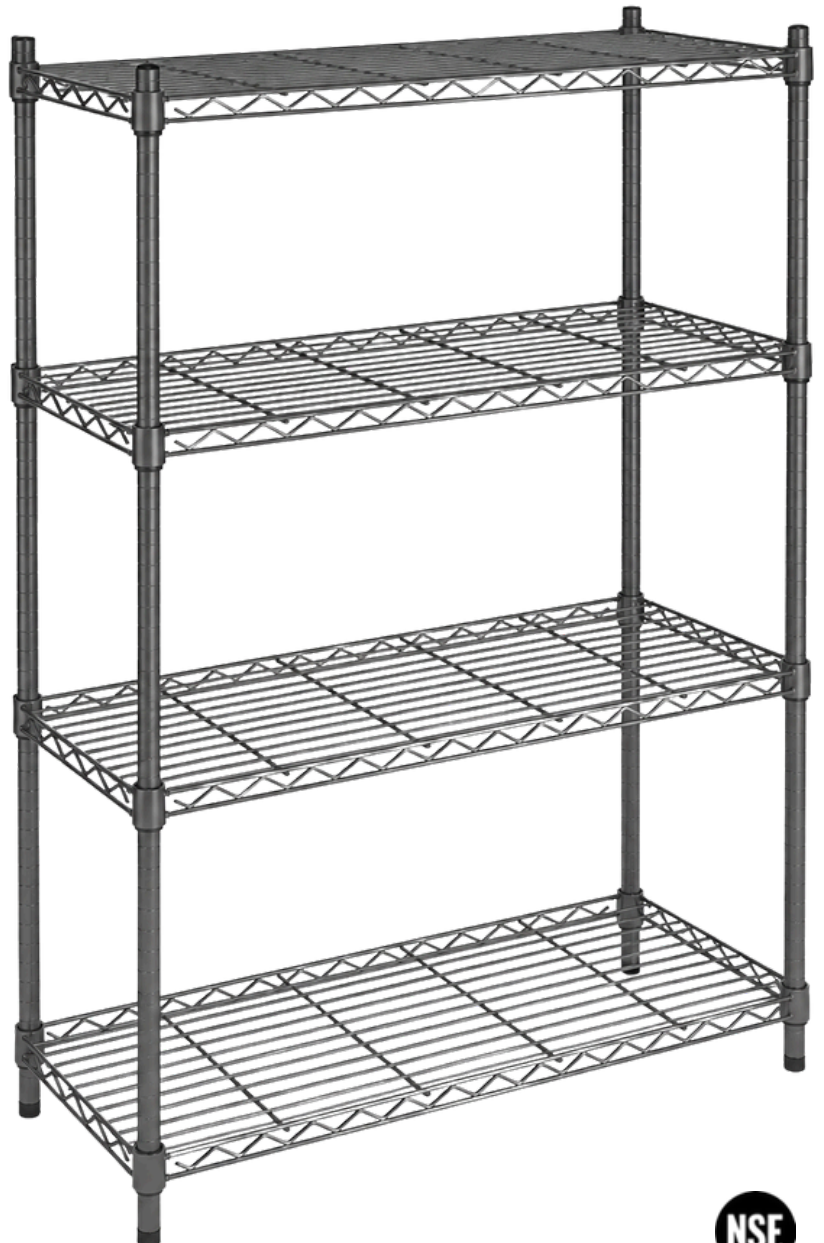

MATTE FINISH WIRE SHELVES

CARBON GREY

FEATURES

- ✓ Posts available in 13", 34", 54", 64", 72", and 84"
- ✓ Only the 84" posts are shipped in 2 sections
- ✓ Numbered posts
- ✓ Easy to assemble
- ✓ Various sizes to fit your needs
- ✓ Middle reinforcement
- ✓ Economic shipping weight

OPTIONAL ACCESSORIES

- ✓ Extra black post clips
- ✓ Set of swivel casters
- ✓ S-hook

Distributed by:

MODEL	WIDTH	DEPTH	MAX CAPACITY (LBS)
TECGS-1424	24"	14"	750
TECGS-1430	30"	14"	750
TECGS-1436	36"	14"	750
TECGS-1442	42"	14"	750
TECGS-1448	48"	14"	750
TECGS-1454	54"	14"	600
TECGS-1460	60"	14"	600
TECGS-1472	72"	14"	600
MODEL	WIDTH	DEPTH	MAX CAPACITY (LBS)
TECGS-1824	24"	18"	750
TECGS-1830	30"	18"	750
TECGS-1836	36"	18"	750
TECGS-1842	42"	18"	750
TECGS-1848	48"	18"	750
TECGS-1854	54"	18"	600
TECGS-1860	60"	18"	600
TECGS-1872	72"	18"	600
MODEL	WIDTH	DEPTH	MAX CAPACITY (LBS)
TECGS-2124	24"	21"	750
TECGS-2130	30"	21"	750
TECGS-2136	36"	21"	750
TECGS-2142	42"	21"	750
TECGS-2148	48"	21"	750
TECGS-2154	54"	21"	600
TECGS-2160	60"	21"	600
TECGS-2172	72"	21"	600
MODEL	LARGEUR	DEPTH	MAX CAPACITY (LBS)
TECGS-2424	24"	24"	750
TECGS-2430	30"	24"	750
TECGS-2436	36"	24"	750
TECGS-2442	42"	24"	750
TECGS-2448	48"	24"	750
TECGS-2454	54"	24"	600
TECGS-2460	60"	24"	600
TECGS-2472	72"	24"	600