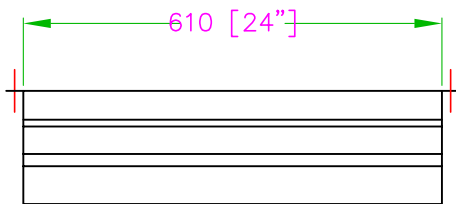

TDRS-3024-SS STAINLESS STEEL DRAWER

*For tables with the following dimensions:
30" D x 24" W

Distributed by:

www.distex.ca

Your Premium Partner