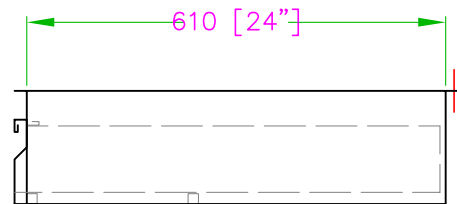

TDRS-3024-SS STAINLESS STEEL DRAWER

*For tables with the following dimensions:
30" D x 24" W

Distributed by:

www.distex.ca

Your Premium Partner