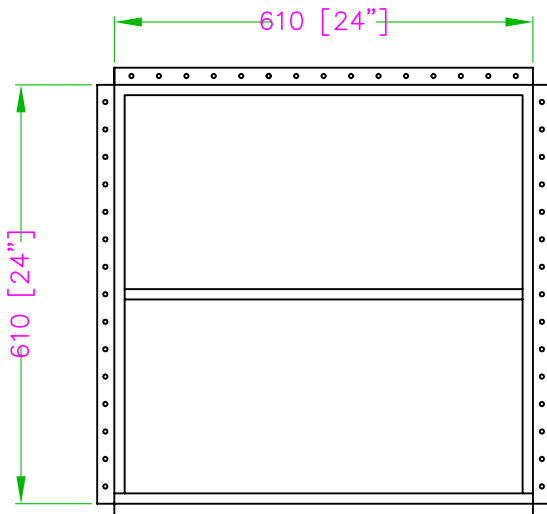

TDRS-3024-SS STAINLESS STEEL DRAWER

*For tables with the following dimensions:
30" D x 24" W

Distributed by:

www.distex.ca

Your Premium Partner