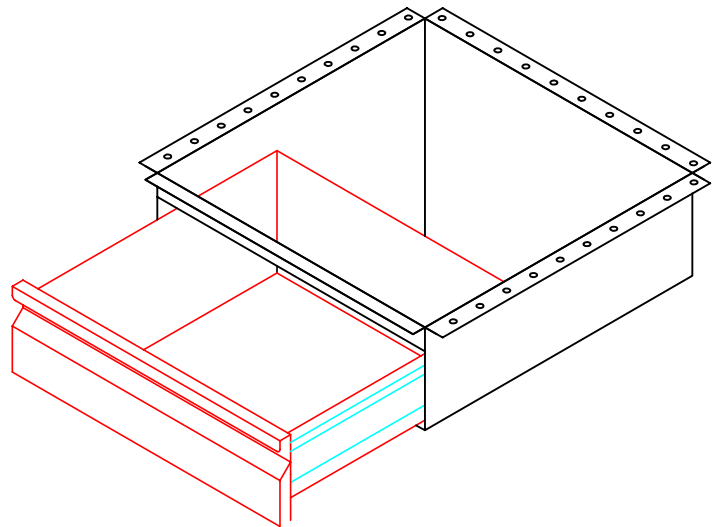

TDRS-3024-SS STAINLESS STEEL DRAWER

*For tables with the following dimensions:
30" D x 24" W

Distributed by:

www.distex.ca

Your Premium Partner