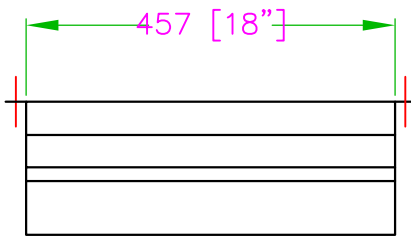

TDRS-3018-SS STAINLESS STEEL DRAWER

*For tables with the following dimensions:
30" D x 18" W

Distributed by:

www.distex.ca

Your Premium Partner