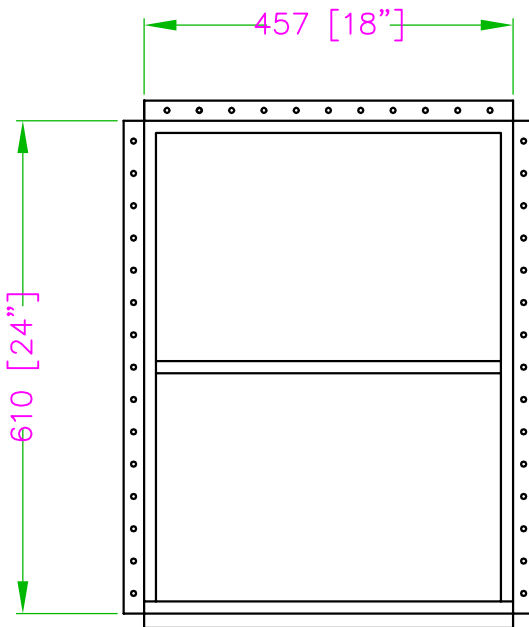

TDRS-3018-SS STAINLESS STEEL DRAWER

*For tables with the following dimensions:
30" D x 18" W

Distributed by:

www.distex.ca

Your Premium Partner