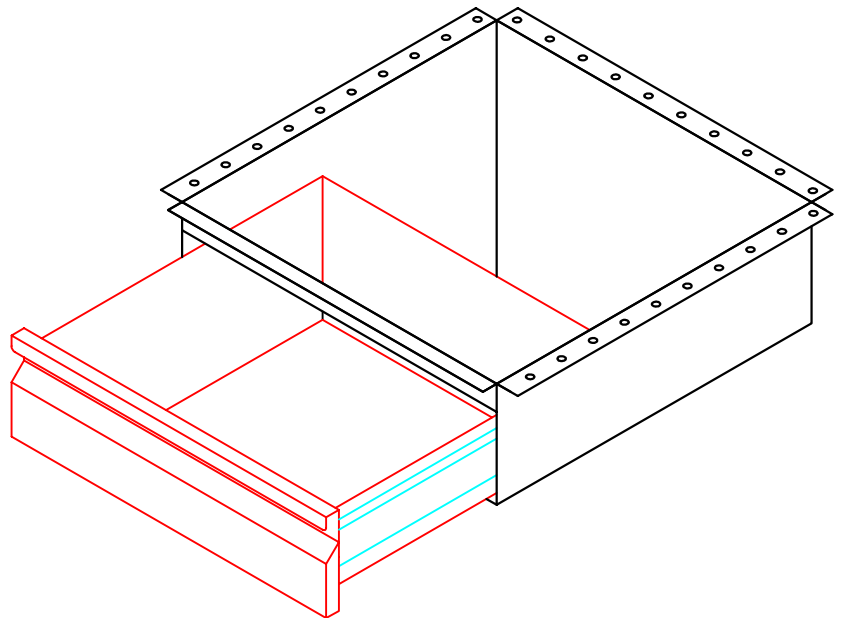

TDRS-3018-SS STAINLESS STEEL DRAWER

*For tables with the following dimensions:
30" D x 18" W

Distributed by:

www.distex.ca

Your Premium Partner