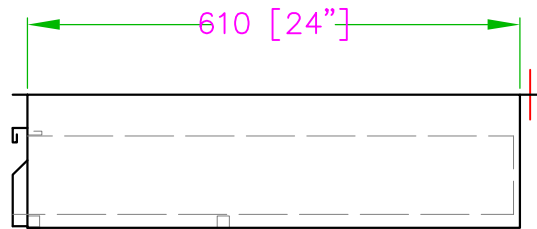

TDRS-3018-SS STAINLESS STEEL DRAWER

*For tables with the following dimensions:
30" D x 18" W

Distributed by:

www.distex.ca

Your Premium Partner