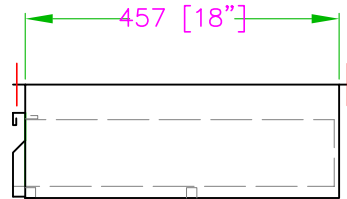

TDRS-2424-SS STAINLESS STEEL DRAWER

*For tables with the following dimensions:
24" D x 24" W

Distributed by:

www.distex.ca

Your Premium Partner