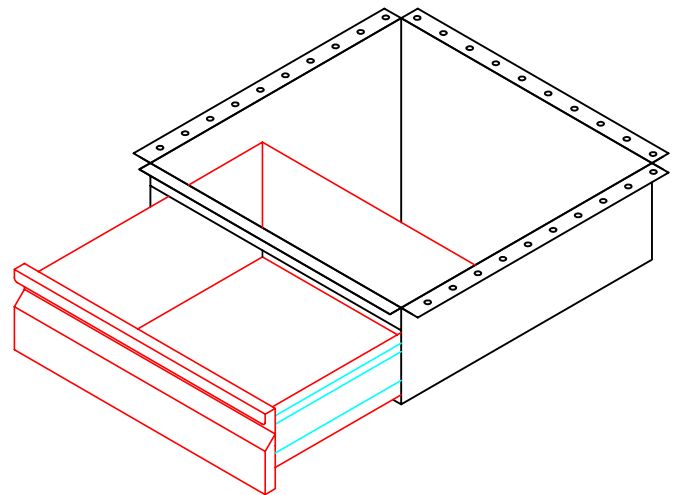

TDRS-2424-SS STAINLESS STEEL DRAWER

*For tables with the following dimensions:
24" D x 24" W

Distributed by:

www.distex.ca

Your Premium Partner