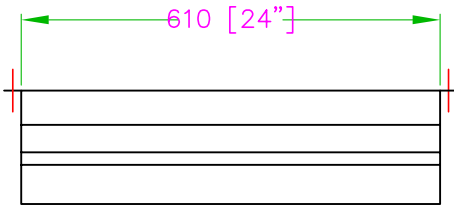

TDRS-2424-SS STAINLESS STEEL DRAWER

*For tables with the following dimensions:
24" D x 24" W

Distributed by:

www.distex.ca

Your Premium Partner