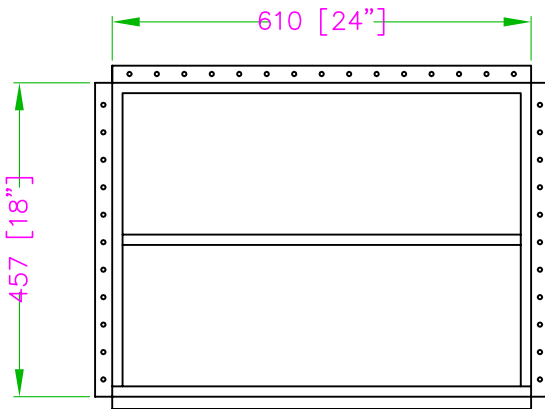

TDRS-2424-SS STAINLESS STEEL DRAWER

*For tables with the following dimensions:
24" D x 24" W

Distributed by:

www.distex.ca

Your Premium Partner