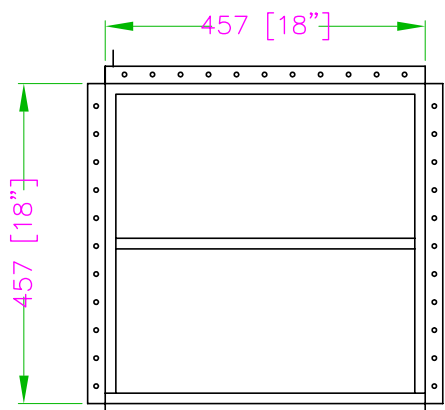

TDRS-2418-SS STAINLESS STEEL DRAWER

*For tables with the following dimensions:
24" D x 18" W

Distributed by:

www.distex.ca

Your Premium Partner