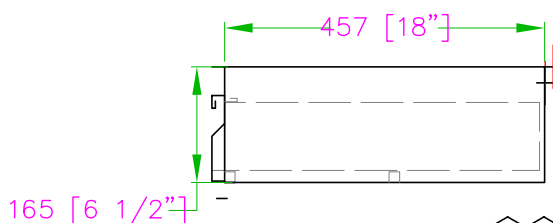

TDRS-2418-SS STAINLESS STEEL DRAWER

*For tables with the following dimensions:
24" D x 18" W

Distributed by:

www.distex.ca

Your Premium Partner