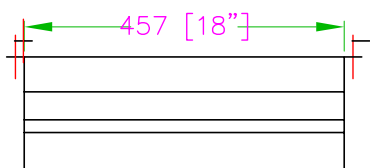

TDRS-2418-SS STAINLESS STEEL DRAWER

*For tables with the following dimensions:
24" D x 18" W

Distributed by:

www.distex.ca

Your Premium Partner