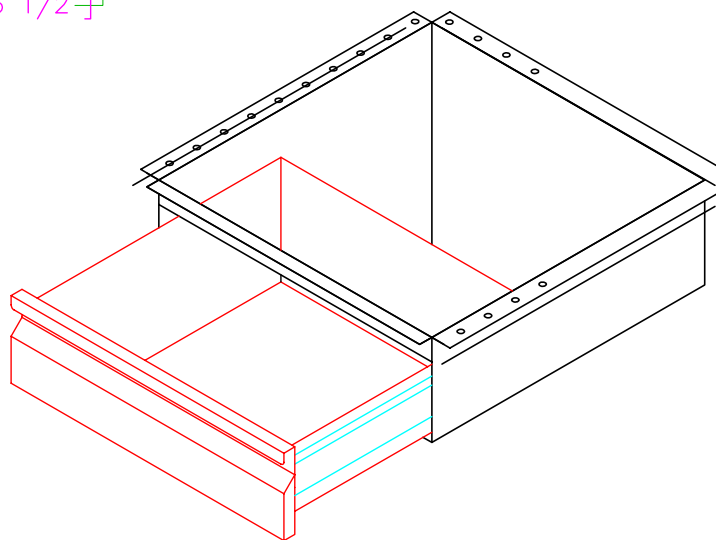

TDRS-2418-SS STAINLESS STEEL DRAWER

*For tables with the following dimensions:
24" D x 18" W

Distributed by:

www.distex.ca

Your Premium Partner