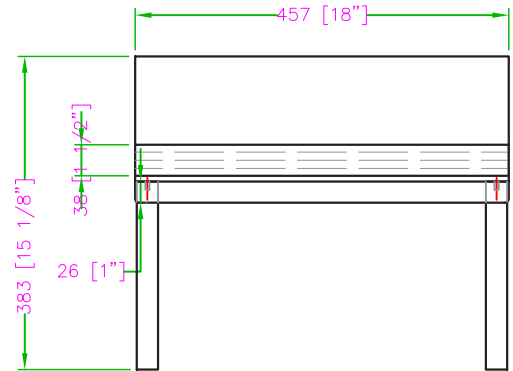

FFDS-1218-SS FRENCH FRY DUMP STATION

Specifications

Dimensions: 12" D x 18"W x 6"H

Distributed by:

www.distex.ca

Your Premium Partner