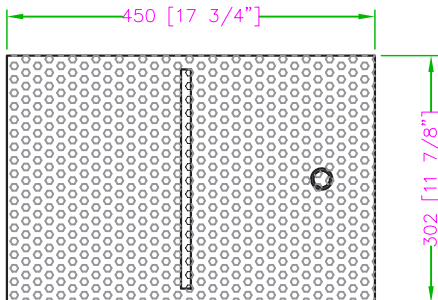

FFDS-1218-SS FRENCH FRY DUMP STATION

Specifications

Dimensions: 12" D x 18"W x 6"H

Distributed by:

www.distex.ca

Your Premium Partner