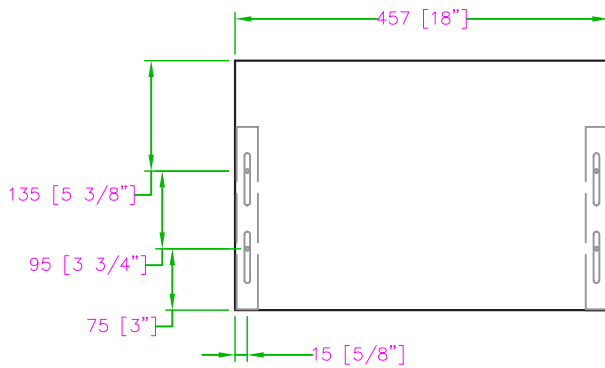

FFDS-1218-SS FRENCH FRY DUMP STATION

Specifications

Dimensions: 12" D x 18"W x 6"H

Distributed by:

www.distex.ca

Your Premium Partner