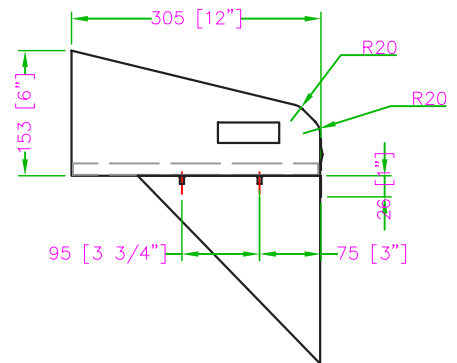

FFDS-1218-SS FRENCH FRY DUMP STATION

Specifications

Dimensions: 12" D x 18"W x 6"H

Distributed by:

www.distex.ca

Your Premium Partner