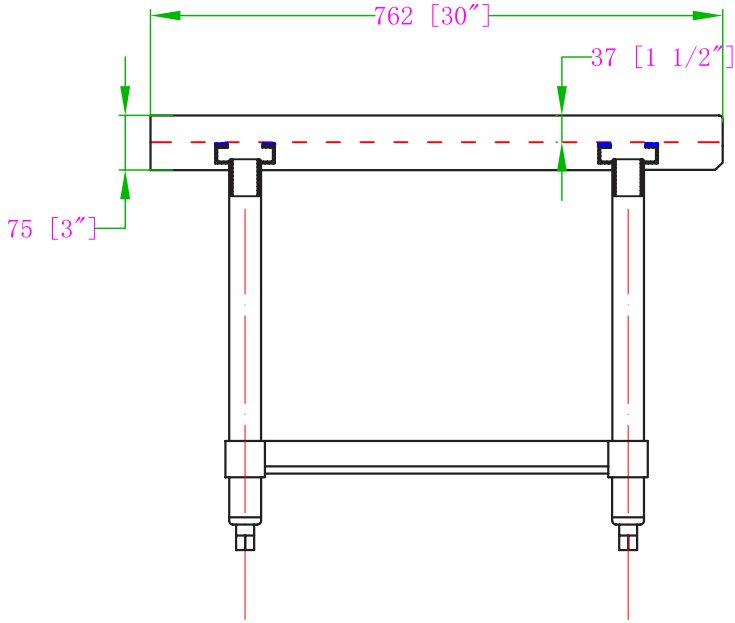

Distributed by:
DISTEX
www.distex.ca
Your Premium Partner