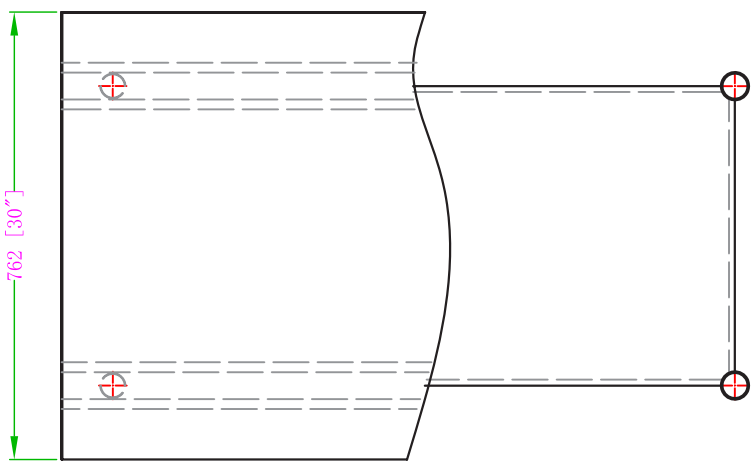

Distributed by:
DISTEX
www.distex.ca
Your Premium Partner