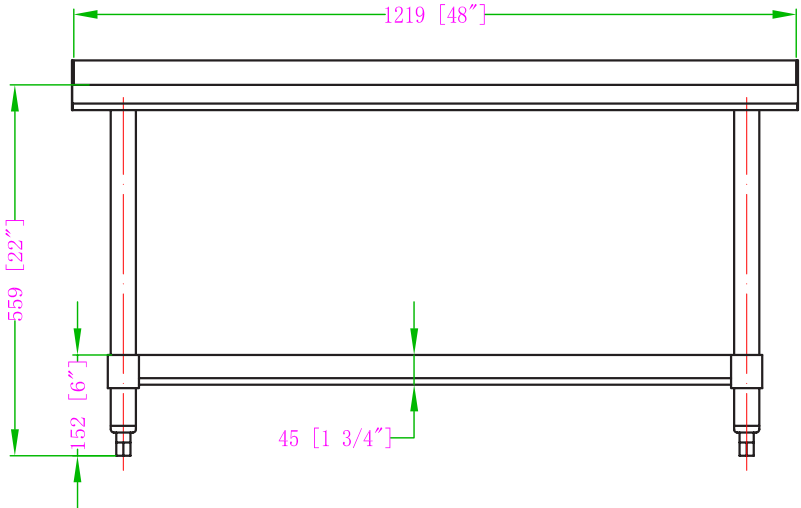

Distributed by:
DISTEX
www.distex.ca
Your Premium Partner