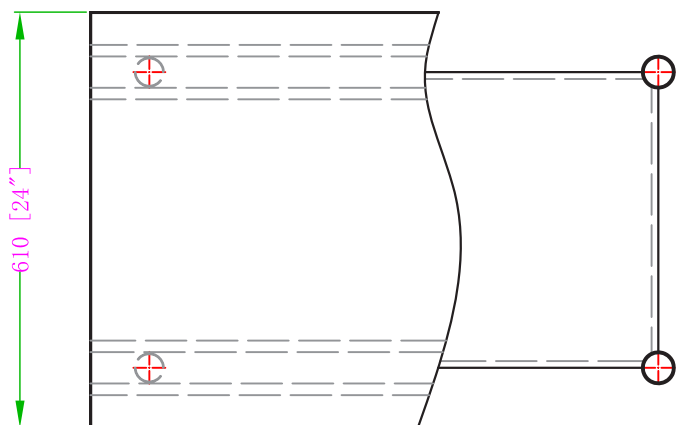

Characteristics

- Galvanized undershelf and legs
- Easy to assemble
- Stronger and non welded corners
- Gauge 18
- 430 caliber stainless steel
- Height: 22"

Options

- Set of swivel casters

Distributed by: 