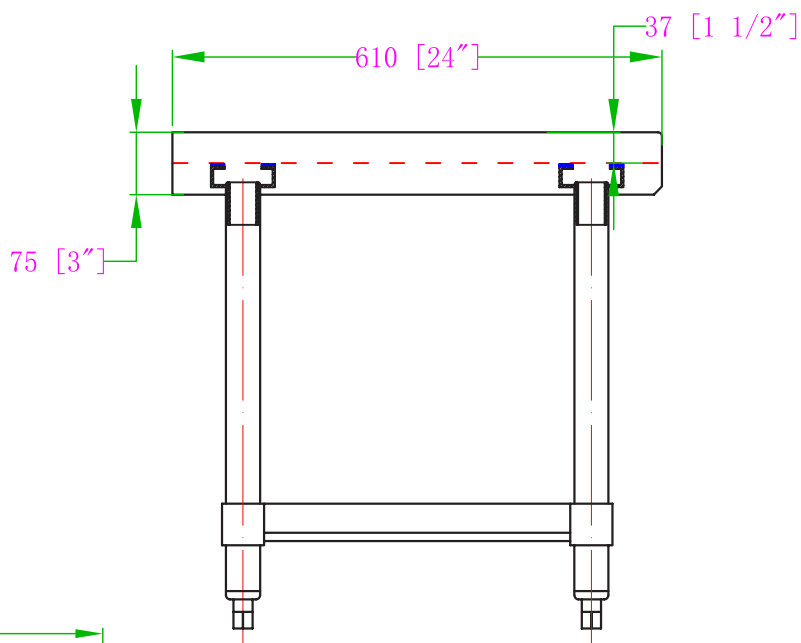

Characteristics

- Galvanized undershelf and legs
- Easy to assemble
- Stronger and non welded corners
- Gauge 18
- 430 caliber stainless steel
- Height: 22"

Options

- Set of swivel casters

Distributed by: 