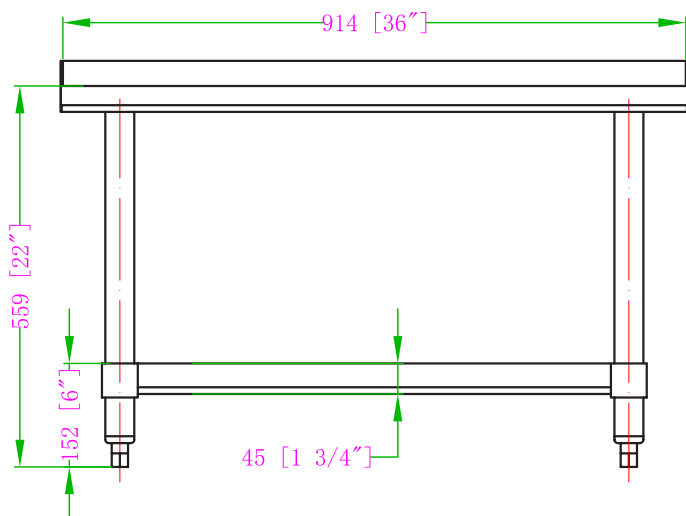

Characteristics

- Galvanized undershelf and legs
- Easy to assemble
- Stronger and non welded corners
- Gauge 18
- 430 caliber stainless steel
- Height: 22"

Options

- Set of swivel casters

Distributed by: 