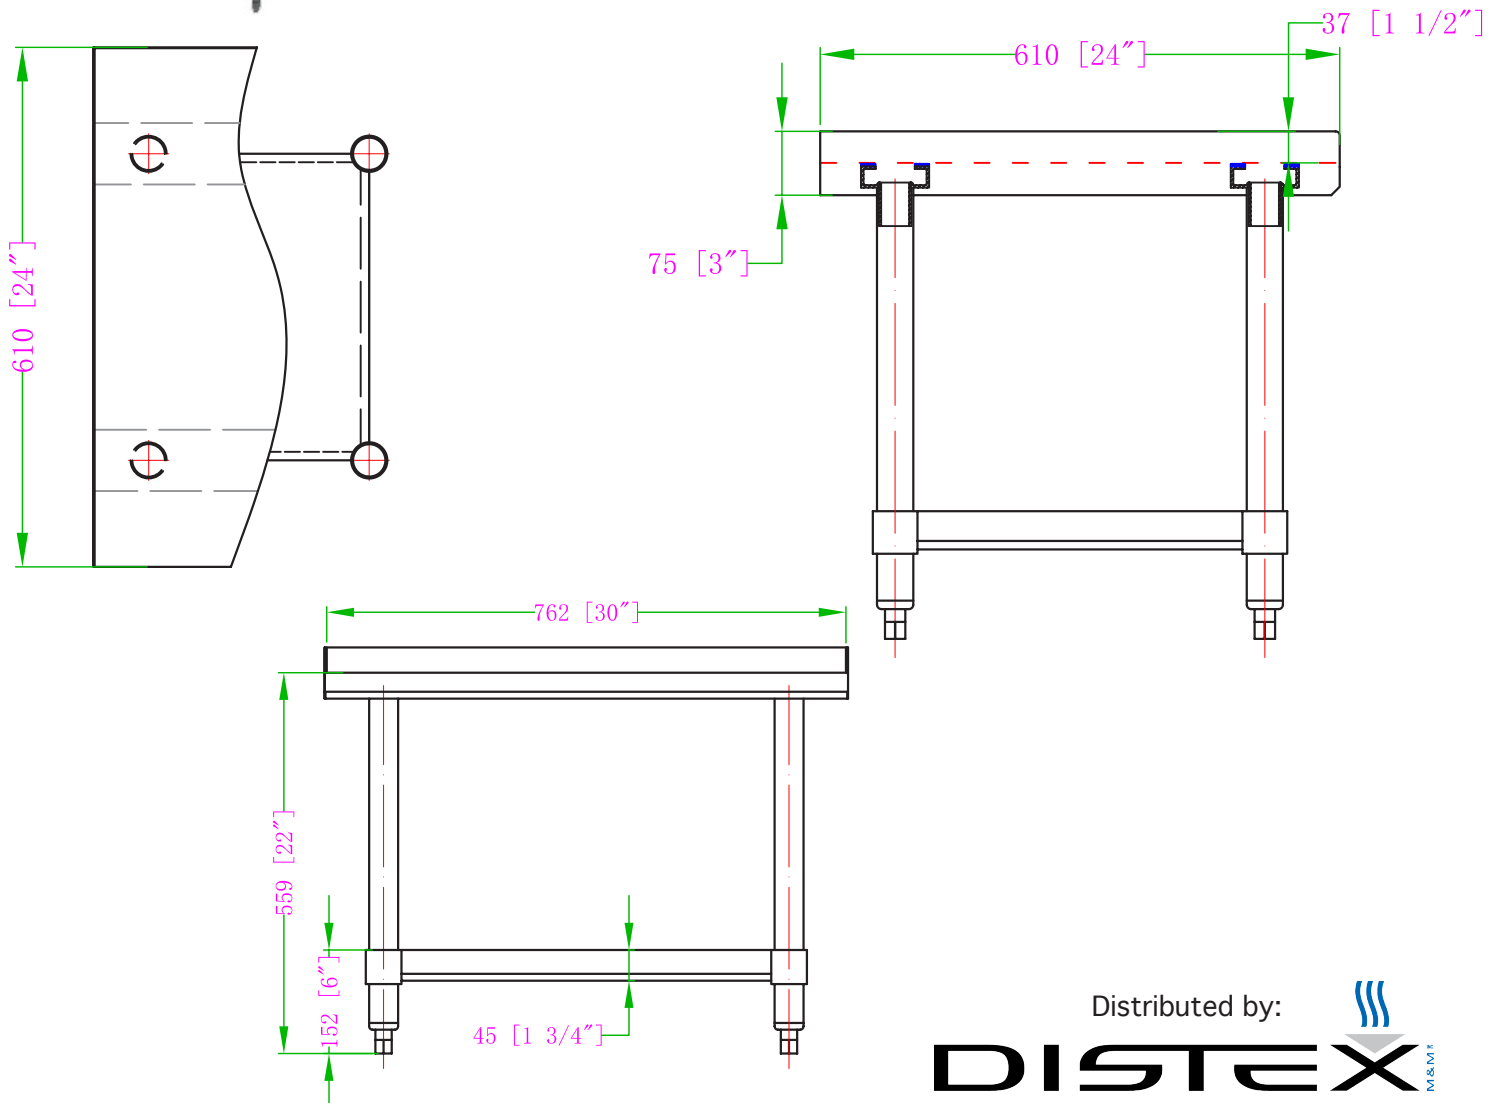

Characteristics

- Galvanized undershelf and legs
- Easy to assemble
- Stronger and non welded corners
- Gauge 18
- 430 caliber stainless steel
- Height: 22"

Options

- Set of swivel casters

Distributed by: