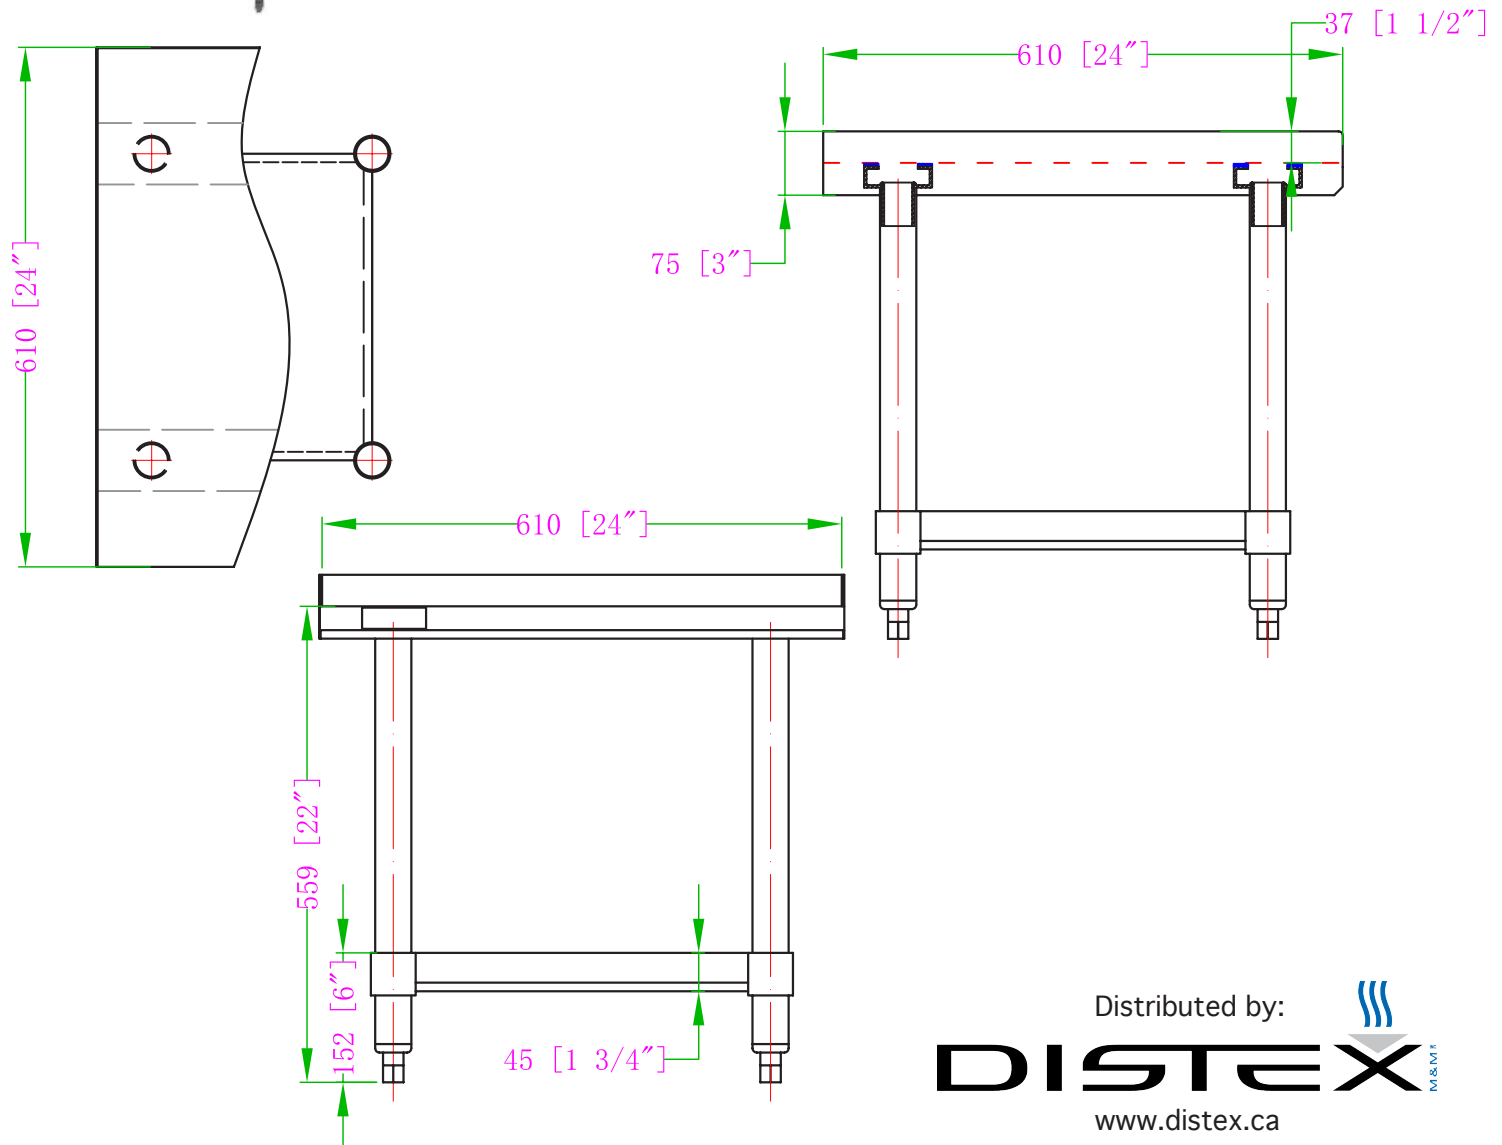

Characteristics

- Galvanized undershelf and legs
- Easy to assemble
- Stronger and non welded corners
- Gauge 18
- 430 caliber stainless steel
- Height: 22"

Options

- Set of swivel casters

Distributed by: