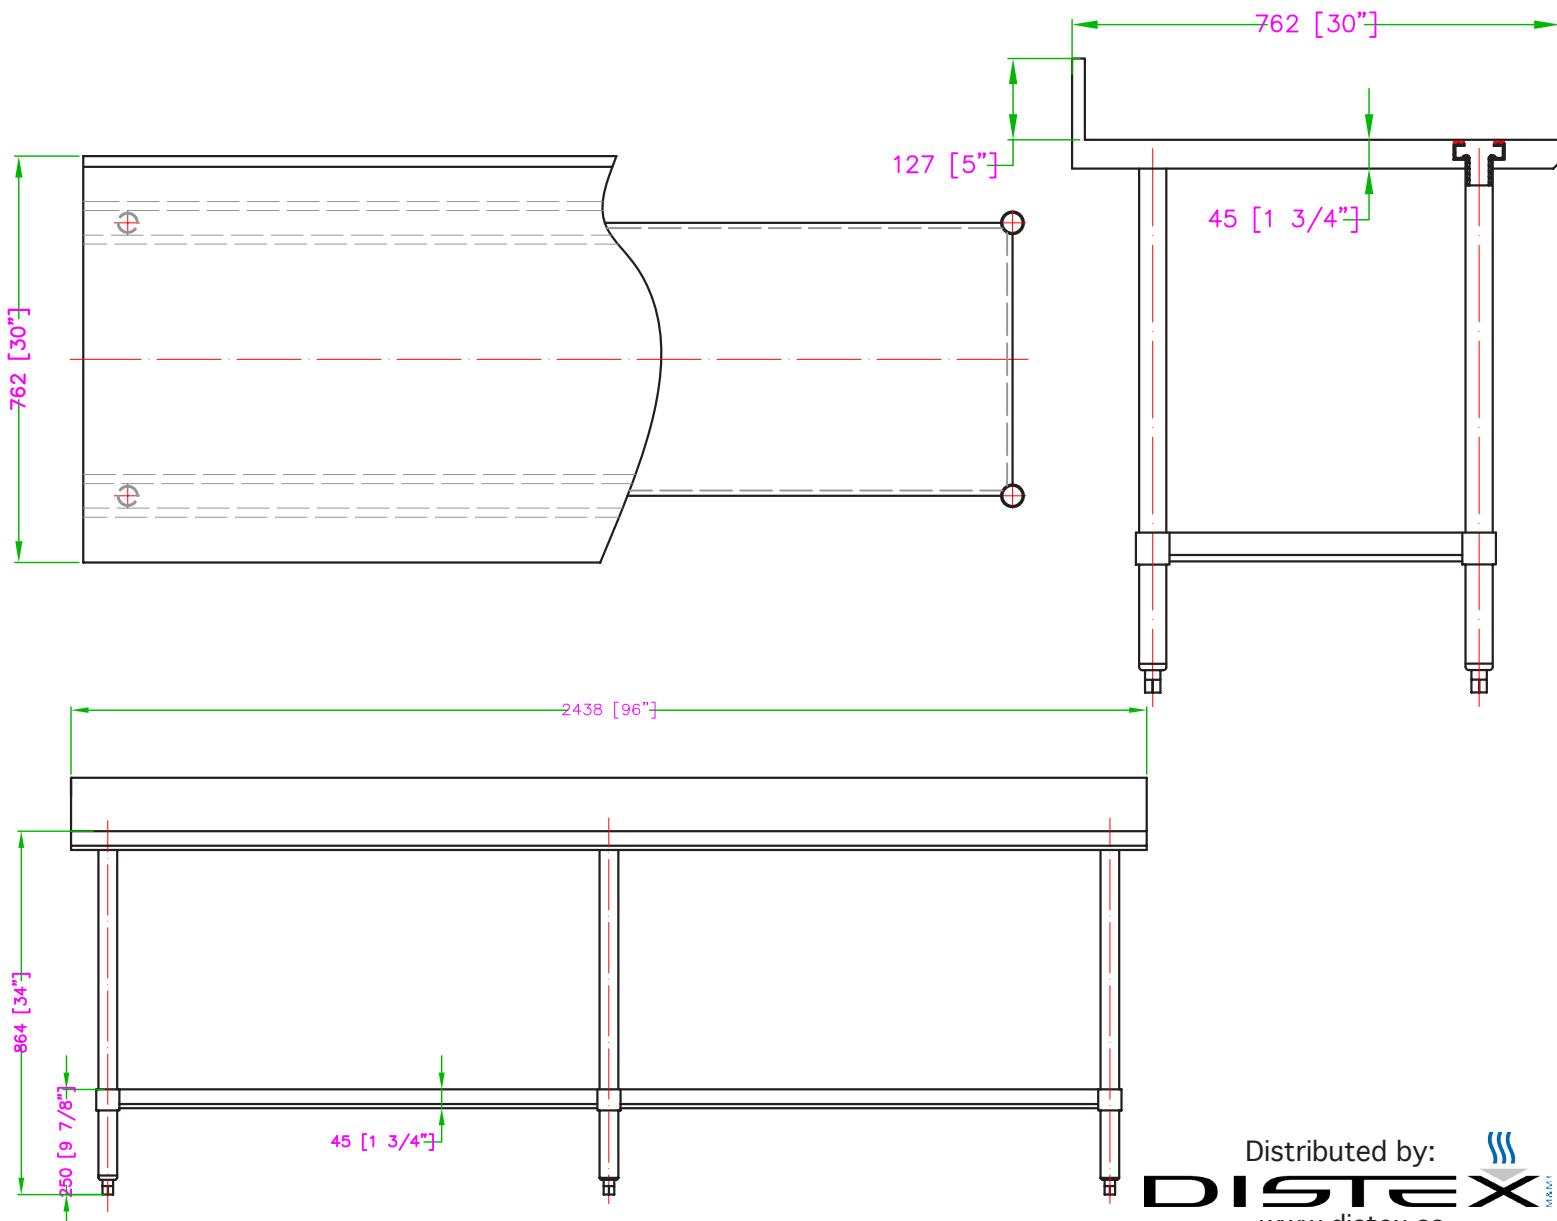

DSST-3096-BKSS WORKTABLE

Characteristics

- Made with high quality 430 stainless steel
- Easy to assemble
- 34" Height
- Gauge 18
- Economic shipping weight

Options

- Extra stainless steel undershelf
- Adjustable stainless steel leg insert
- Set of swivel casters
- Brace bar kit