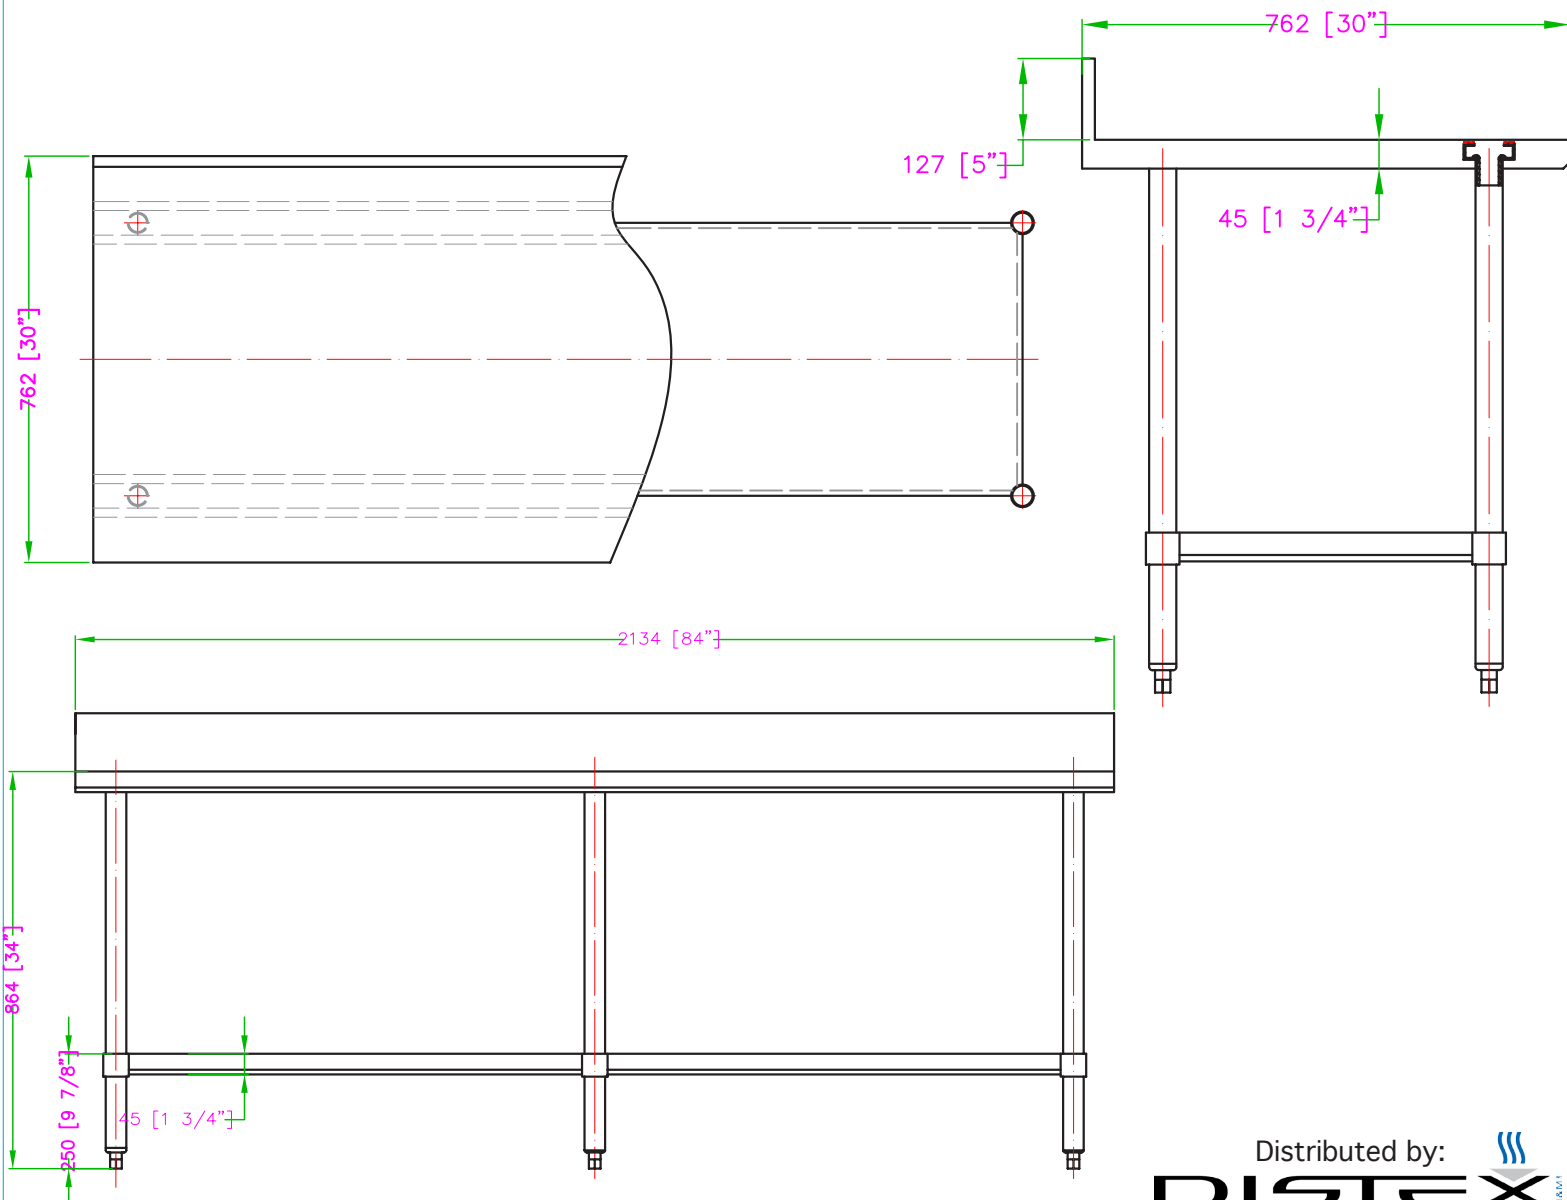

Options

- Extra stainless steel undershelf
- Adjustable stainless steel leg insert
- Set of swivel casters
- Brace bar kit