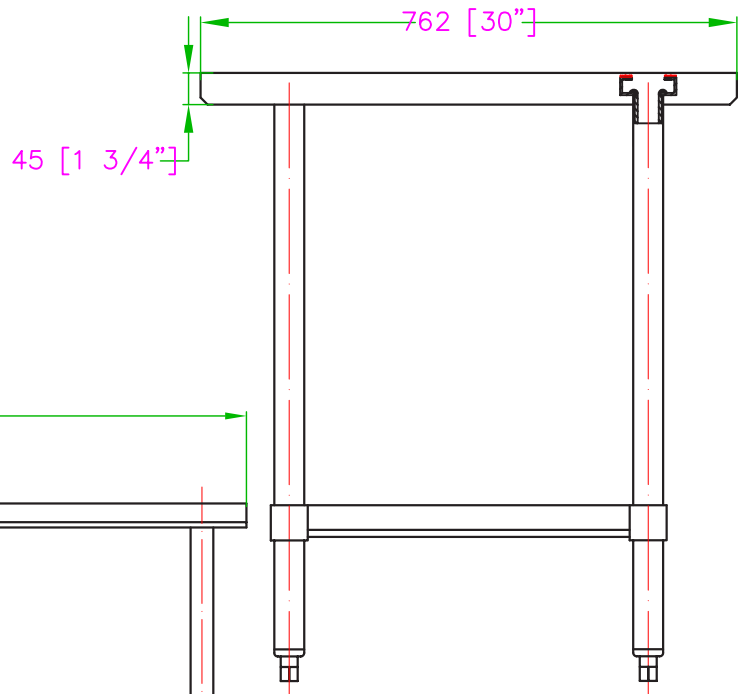

Distributed by:
DISTEX
www.distex.ca
Your Premium Partner