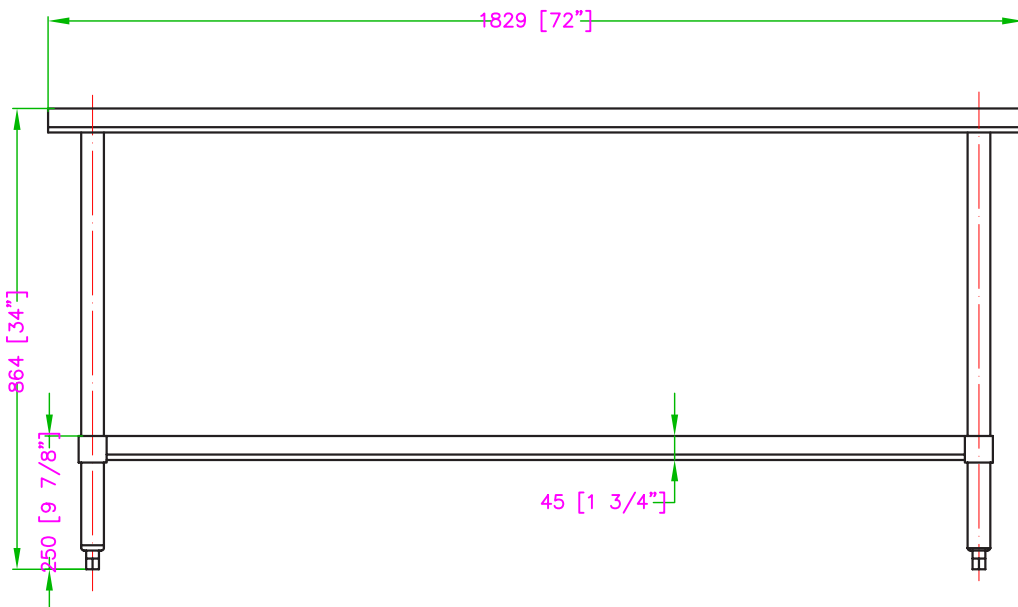

Distributed by:
DISTEX
www.distex.ca
Your Premium Partner