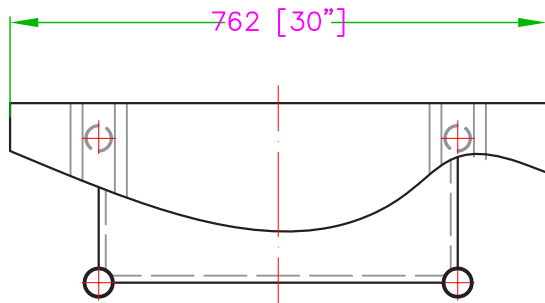

Distributed by:
DISTEX
www.distex.ca
Your Premium Partner