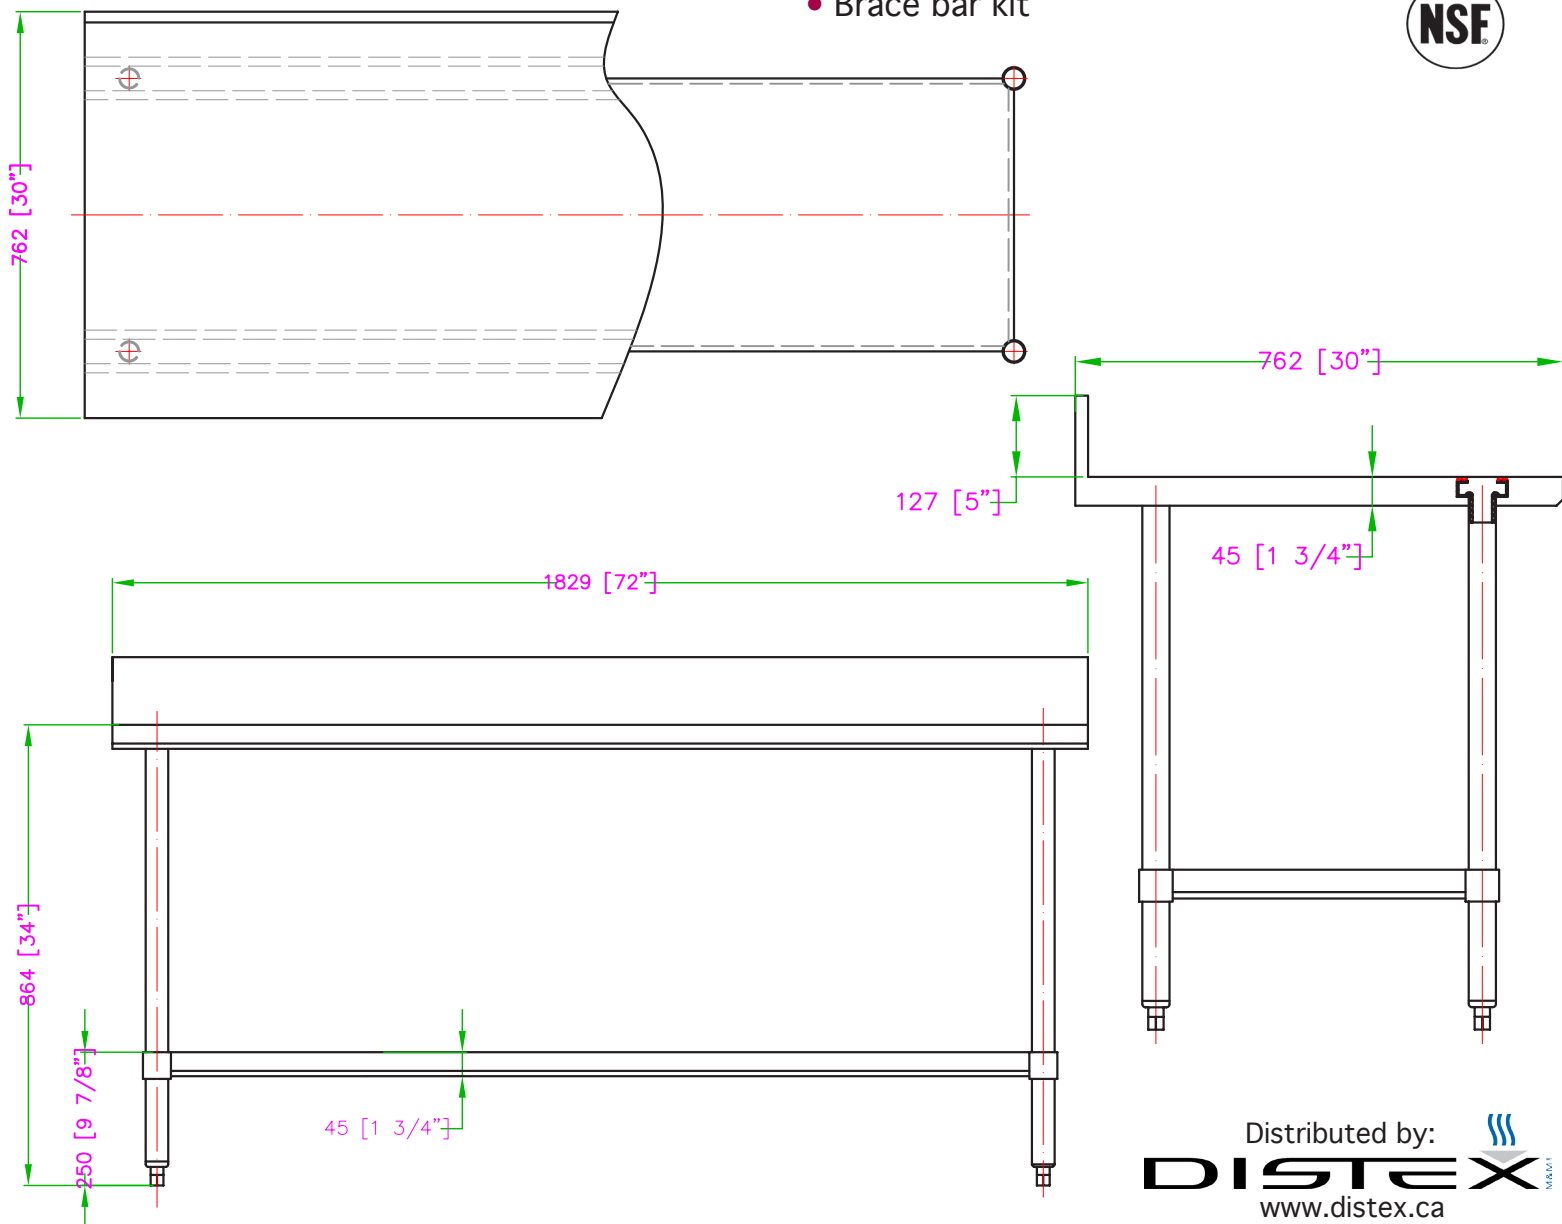

DSST-3072-BKSS WORKTABLE

Characteristics

- Made with high quality 430 stainless steel
- Easy to assemble
- 34" Height
- Gauge 18
- Economic shipping weight

Options

- Extra stainless steel undershelf
- Adjustable stainless steel leg insert
- Set of swivel casters
- Brace bar kit