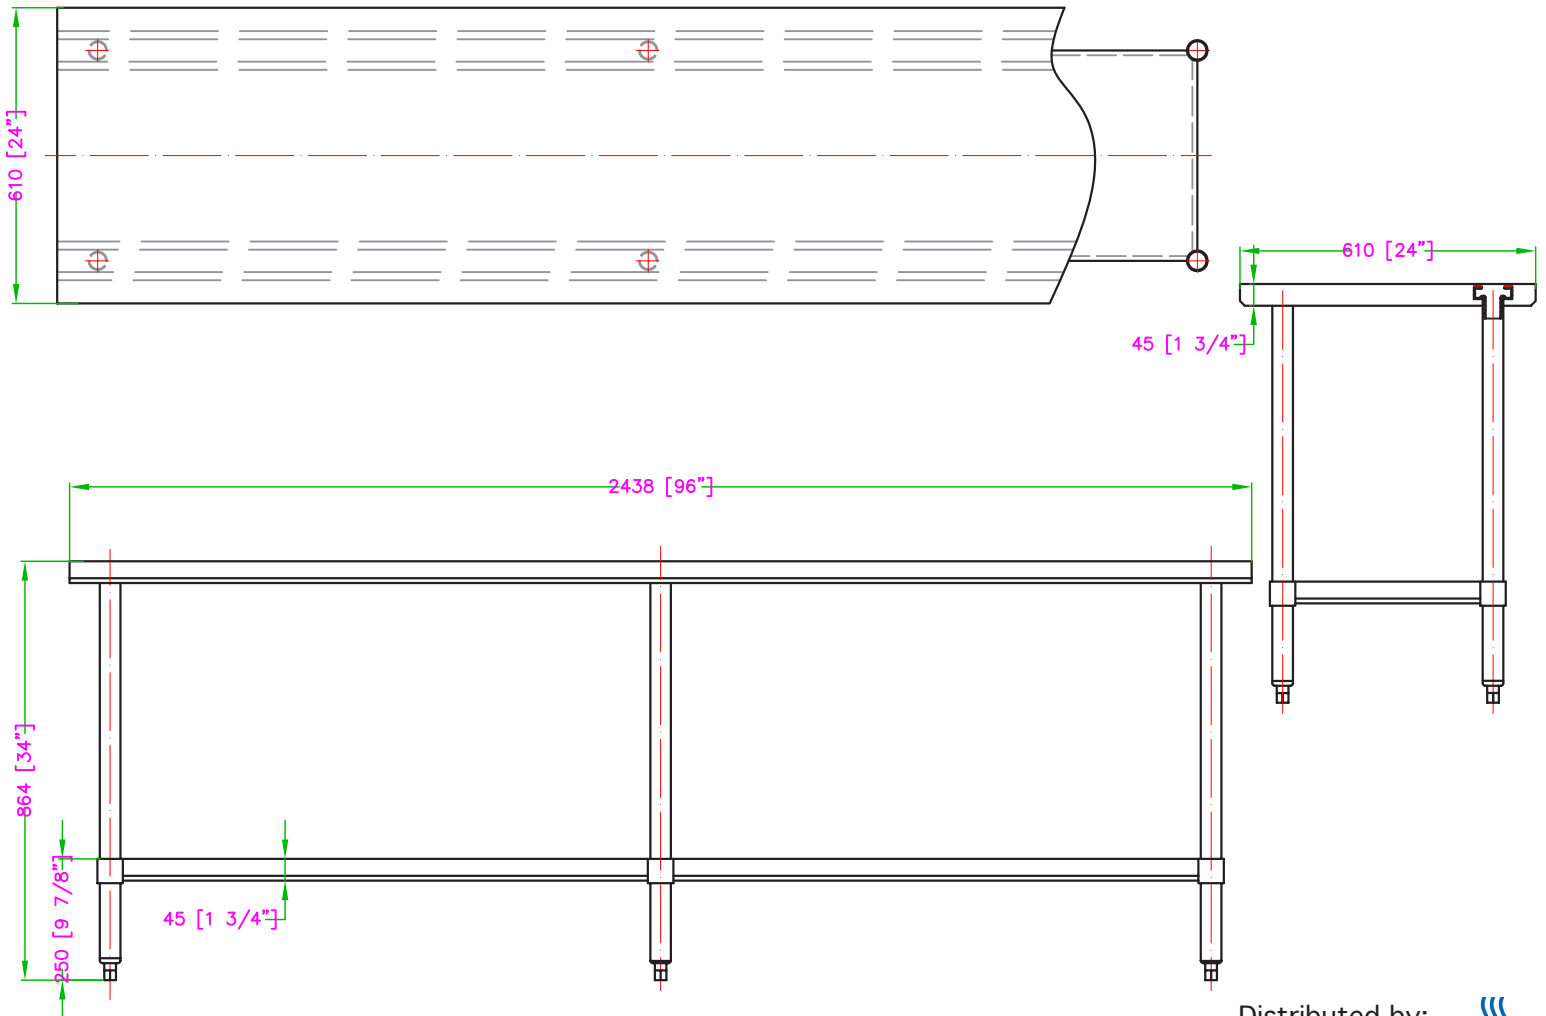

DSST-2496-SS WORKTABLE

Characteristics

- Made with high quality 430 stainless steel
- Easy to assemble
- 34" Height
- Gauge 18
- Economic shipping weight

Options

- Extra stainless steel undershelf
- Adjustable stainless steel leg insert
- Set of swivel casters
- Brace bar kit