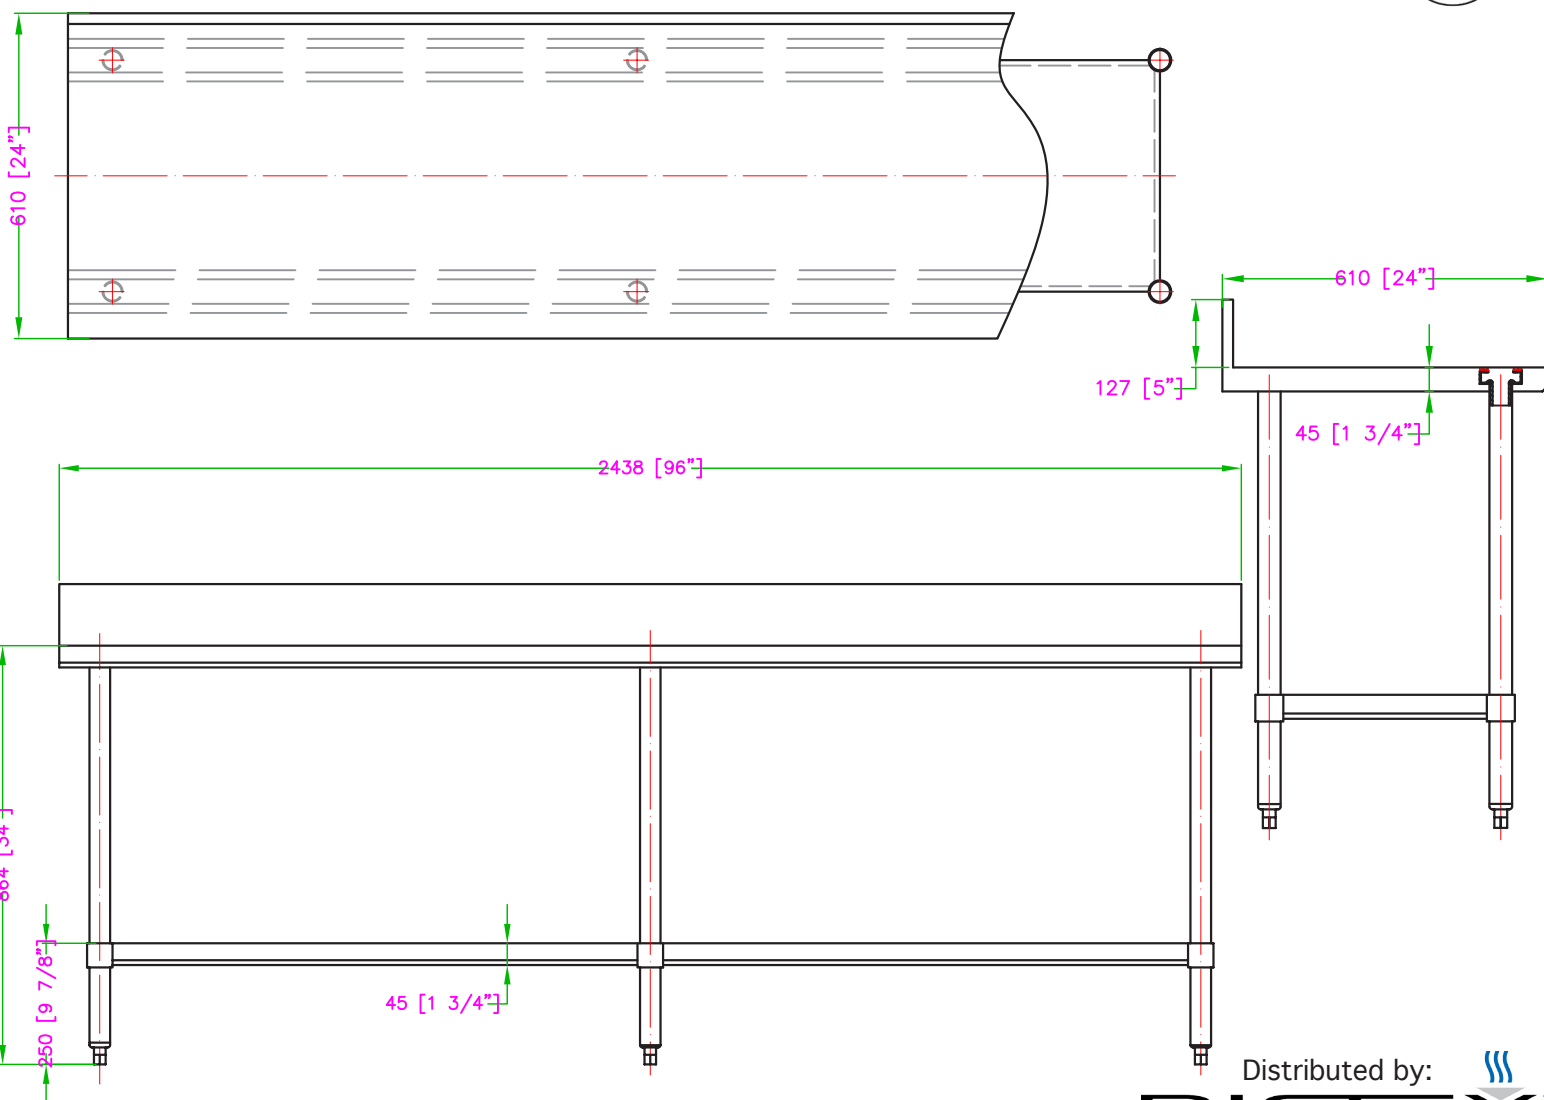

DSST-2496-BKSS WORKTABLE

Characteristics

- Made with high quality 430 stainless steel
- Easy to assemble
- 34" Height
- Gauge 18
- Economic shipping weight

Options

- Extra stainless steel undershelf
- Adjustable stainless steel leg insert
- Set of swivel casters
- Brace bar kit