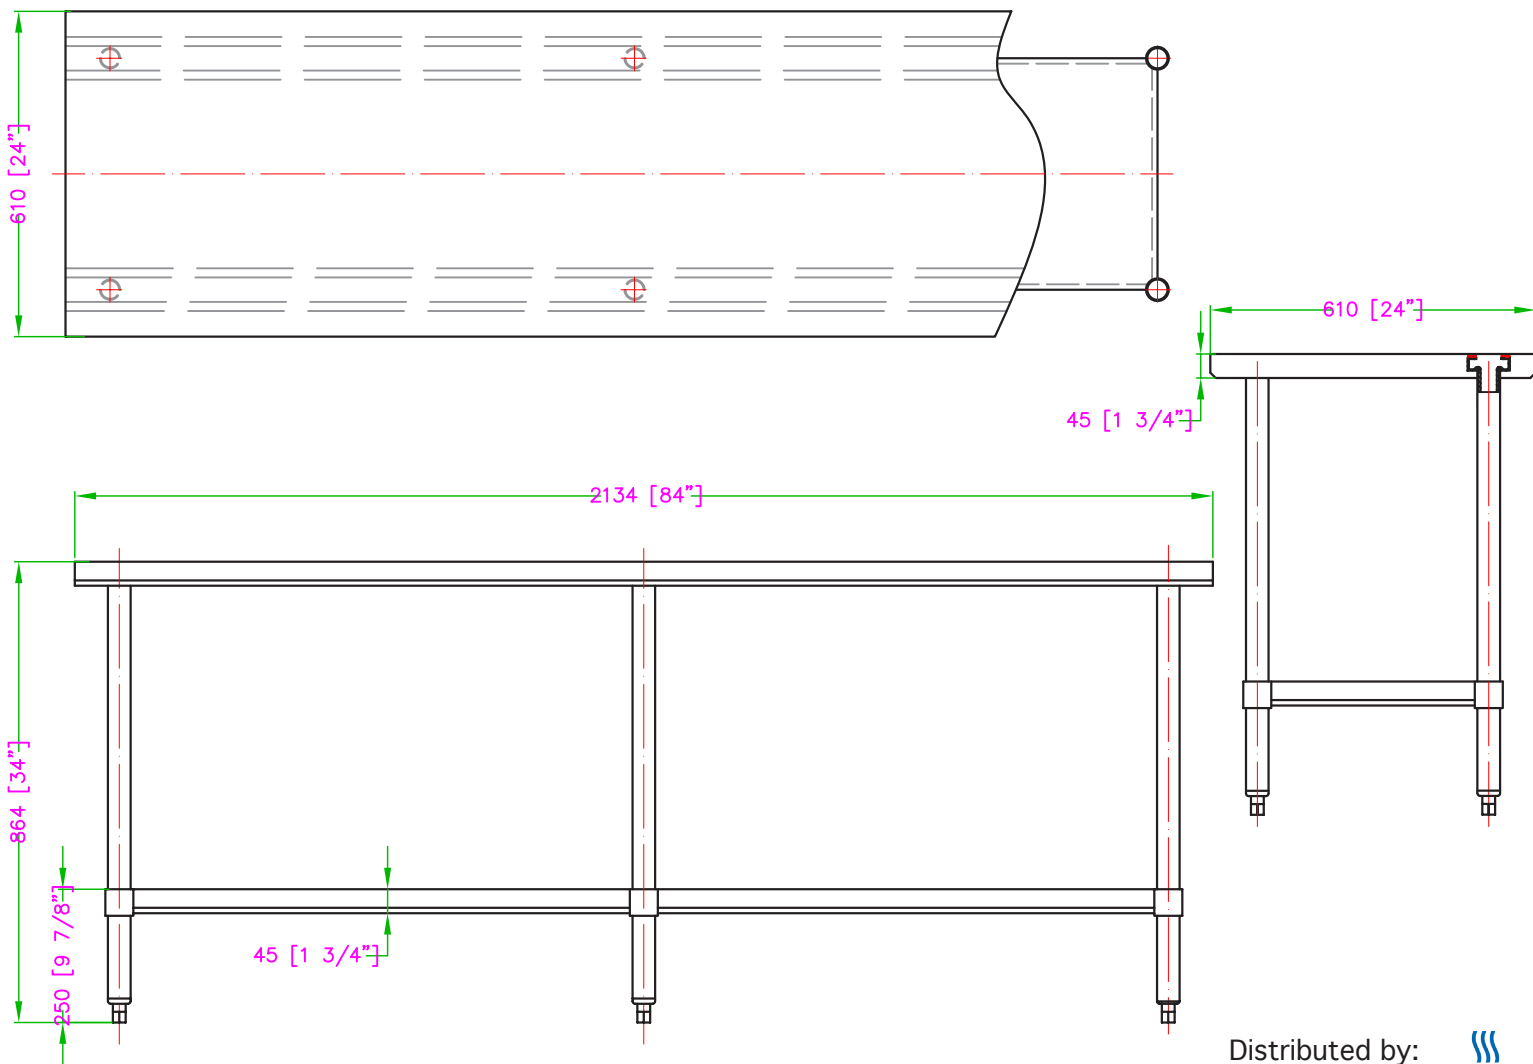

DSST-2484-SS WORKTABLE

Characteristics

- Made with high quality 430 stainless steel
- Easy to assemble
- 34" Height
- Gauge 18
- Economic shipping weight

Options

- Extra stainless steel undershelf
- Adjustable stainless steel leg insert
- Set of swivel casters
- Brace bar kit