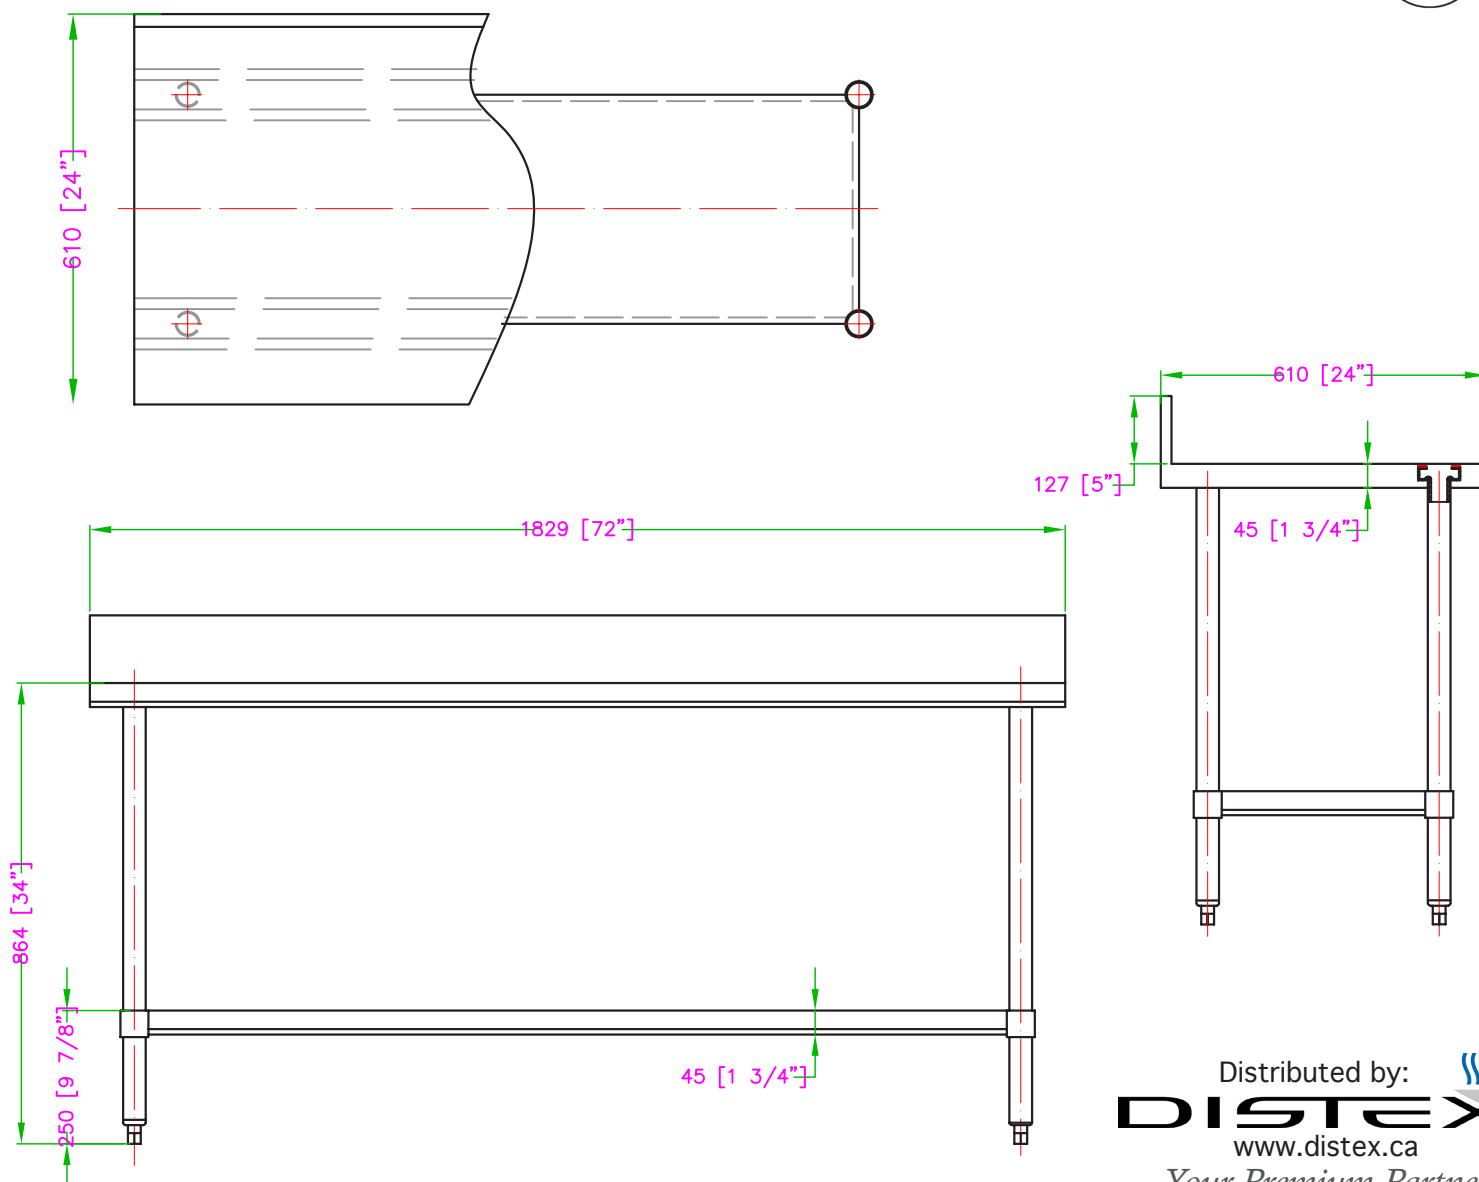

Distributed by:
DISTEX
www.distex.ca
Your Premium Partner