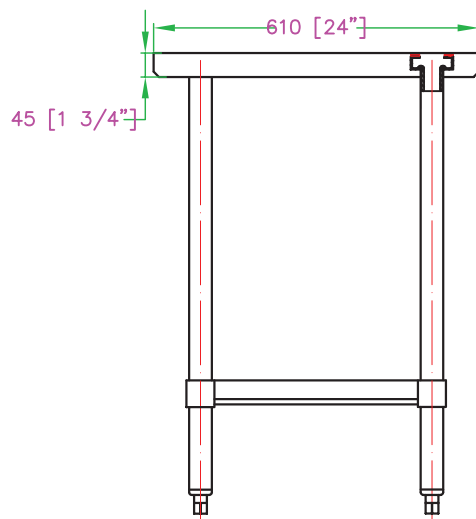

Distributed by:
DISTEX
www.distex.ca
Your Premium Partner