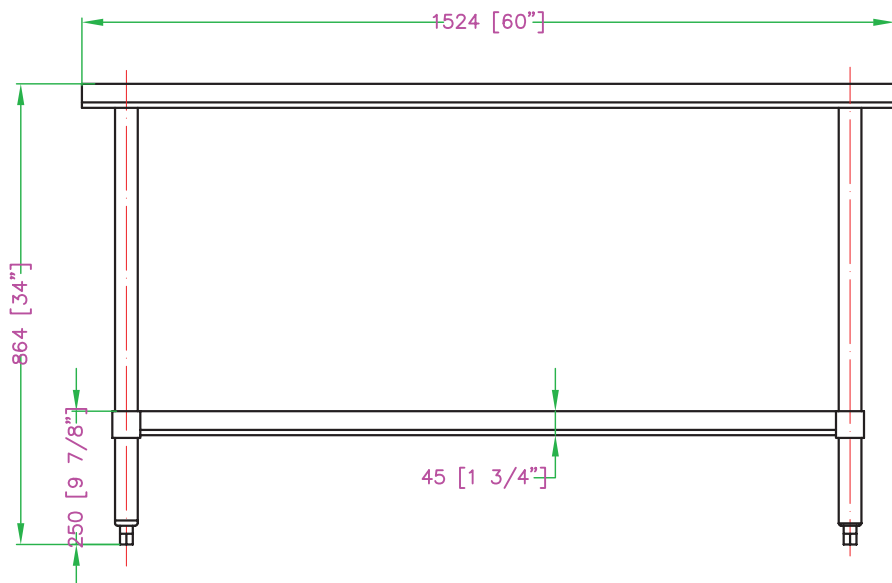

Distributed by:
DISTEX
www.distex.ca
Your Premium Partner